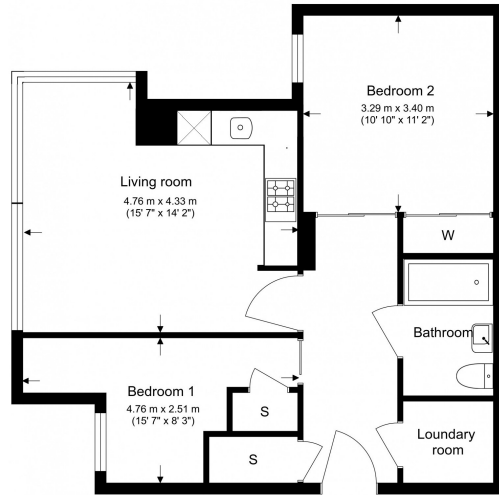

City Road, Islington, EC1V

£900 per week, £3,900 per month + fees

www.benhams.com

Total Gross Internal Area
56.7 Sq/m - 610 Sq/ft

Benham & Reeves

Score	Energy rating	Current	Potential
92+	A		
81-91	B	82 | B	82 | B
69-80	C		
55-68	D		
39-54	E		
21-38	F		
1-20	G		

London branches open six days a week Mon - Sat

Canary Wharf | City | Colindale | Dartmouth Park | Ealing | Fulham
Hammersmith | Hampstead | Highgate | Hyde Park | Kensington | Kew
Knightsbridge | Nine Elms | Shoreditch | Southall | Surrey Quays
Wapping | Wembley | White City | Woolwich

International offices

China | Hong Kong SAR | India | Indonesia | Qatar | Malaysia | Middle East | Pakistan
Singapore | South Africa | Thailand | Turkey