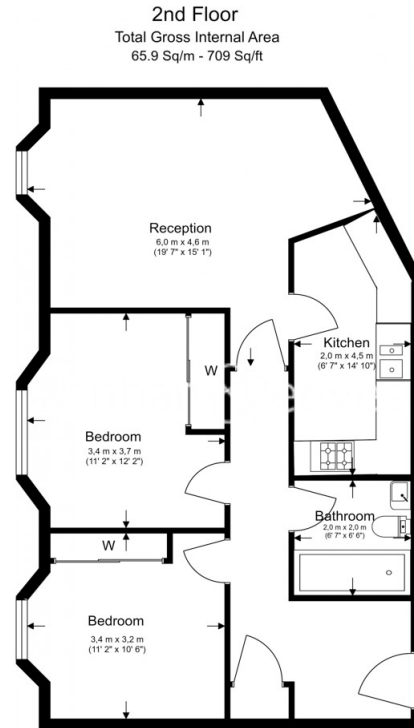

Rosebery Avenue, Islington, EC1

£693 per week, £3,003 per month + fees

www.benhams.com

Energy Efficiency Rating		
	Current	Potential
Very energy efficient - lower running costs		
(92 plus) A		
(81-91) B		
(69-80) C	73	73
(55-68) D		
(39-54) E		
(21-38) F		
(1-20) G		
Not energy efficient - higher running costs		
England & Wales	EU Directive 2002/91/EC	

London branches open six days a week Mon - Sat

Canary Wharf | City | Colindale | Dartmouth Park | Ealing | Fulham
Hammersmith | Hampstead | Highgate | Hyde Park | Kensington | Kew
Knightsbridge | Nine Elms | Shoreditch | Southall | Surrey Quays
Wapping | Wembley | White City | Woolwich

International offices

China | Hong Kong SAR | India | Indonesia | Qatar | Malaysia | Middle East | Pakistan
Singapore | South Africa | Thailand | Turkey