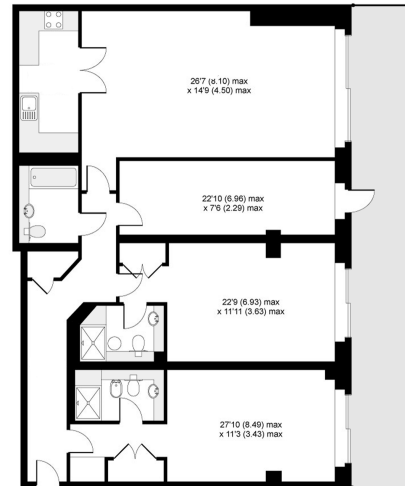

The Boulevard, Imperial Wharf, SW6

£1,250 per week, £5,417 per month + fees

www.benhams.com

2nd Floor
Approx gross internal area: 1400sq/ft - 130sq/m