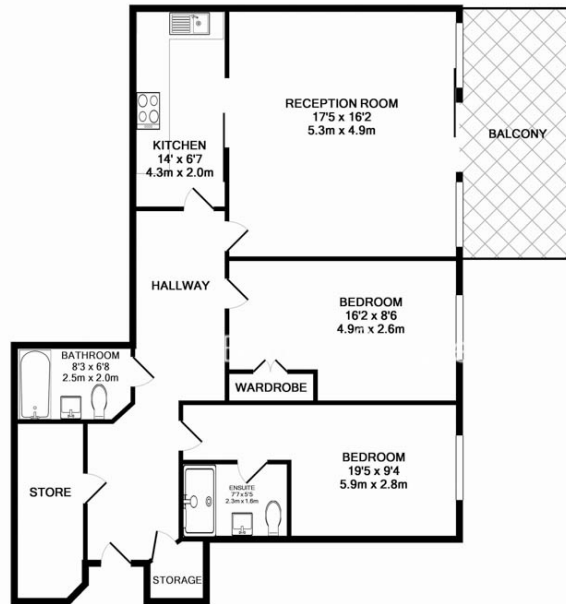

The Boulevard, Imperial Wharf, SW6

£775 per week, £3,358 per month + fees

www.benhams.com

London branches open six days a week Mon - Sat

Canary Wharf | City | Colindale | Dartmouth Park | Ealing | Fulham
Hammersmith | Hampstead | Highgate | Hyde Park | Kensington | Kew
Knightsbridge | Nine Elms | Shoreditch | Southall | Surrey Quays
Wapping | Wembley | White City | Woolwich

International offices

China | Hong Kong SAR | India | Indonesia | Qatar | Malaysia | Middle East | Pakistan
Singapore | South Africa | Thailand | Turkey