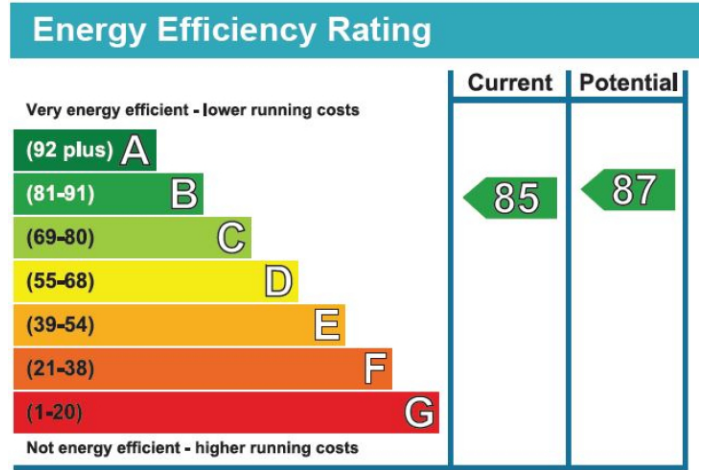

The Boulevard, Imperial Wharf, SW6

£775 per week, £3,358 per month + fees

www.benhams.com

London branches open six days a week Mon - Sat

Canary Wharf | City | Colindale | Dartmouth Park | Ealing | Fulham
Hammersmith | Hampstead | Highgate | Hyde Park | Kensington | Kew
Knightsbridge | Nine Elms | Shoreditch | Southall | Surrey Quays
Wapping | Wembley | White City | Woolwich

International offices

China | Hong Kong SAR | India | Indonesia | Qatar | Malaysia | Middle East | Pakistan
Singapore | South Africa | Thailand | Turkey