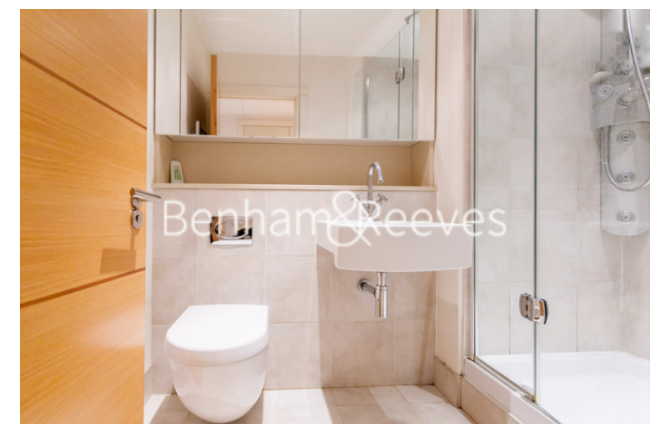

2 Bedrooms   2 Bathrooms   Furnished

A bright 4th floor apartment situated in a landmark development with exclusive resident facilities close to the amenities of Fulham. Perfectly located moments from Imperial Wharf overground station and a 15-minute walk from Fulham Broadway Underground station (District Line).

Please [click here](#) for full detail

Property features

2 Bedrooms | 2 Bathrooms | Reception | Furnished | Kitchen | EPC-B | 24hr Concierge | Gym, Spa, & Communal Gardens | Nearby Imperial Wharf Station

For more information about this property,
please call our Fulham branch on

020 7348 7620

Redress & Client Money Protection :

Benham and Reeves are members of The Property Ombudsman redress scheme and have Client Money protection with ARLA Propertymark. You can find more information on our website at <https://www.benhams.com/membership/>

Benham & Reeves