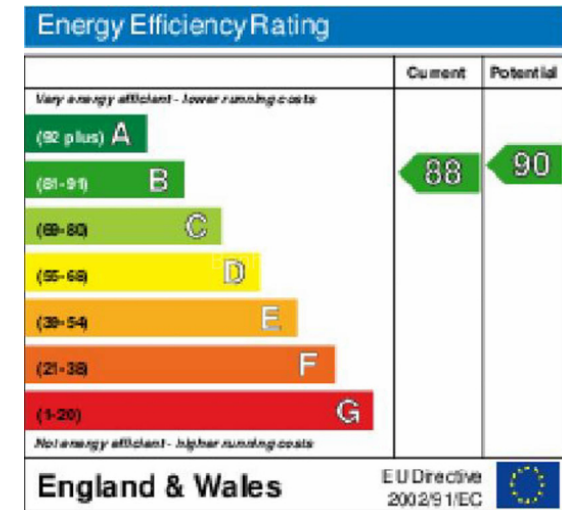

Benham & Reeves

Townmead Road, Imperial Wharf, SW6

£485 per week, £2,102 per month + fees

www.benhams.com

55OH SW6
TOTAL APPROX. FLOOR AREA 450 SQ.FT. (41.8 SQ.M.)
Whilst every attempt has been made to ensure the accuracy of the floor plan contained here, measurements of doors, windows, rooms and any other items are approximate and no responsibility is taken for any error, omission, or mis-statement. This plan is for illustrative purposes only and should be used as such by any prospective purchaser. The services, systems and appliances shown have not been tested and no guarantee as to their operability or efficiency can be given.
Made with Metropix ©2016