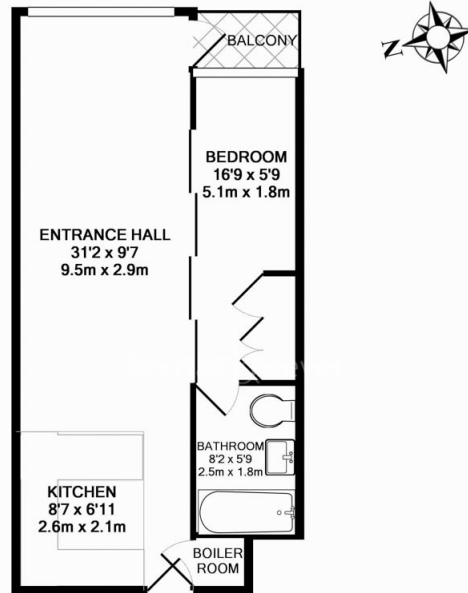

Benham & Reeves

Townmead Road, Imperial Wharf, SW6

£485 per week, £2,102 per month + fees

www.benhams.com

55OH SW6
TOTAL APPROX. FLOOR AREA 450 SQ.FT. (41.8 SQ.M.)
Whilst every attempt has been made to ensure the accuracy of the floor plan contained here, measurements of doors, windows, rooms and any other items are approximate and no responsibility is taken for any error, omission, or mis-statement. This plan is for illustrative purposes only and should be used as such by any prospective purchaser. The services, systems and appliances shown have not been tested and no guarantee as to their operability or efficiency can be given.
Made with Metropix ©2016