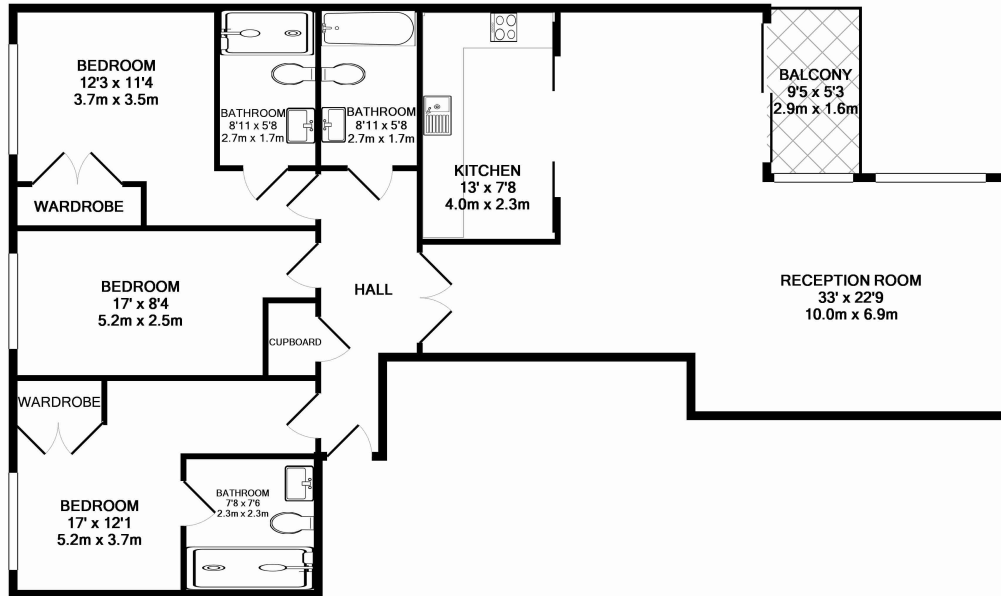

Lensbury Avenue, Imperial Wharf, SW6

£958 per week, £4,150 per month + fees

www.benhams.com