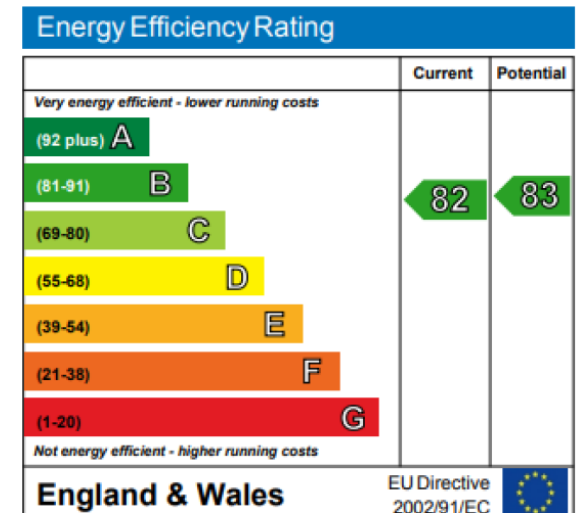

Townmead Road, Imperial Wharf, SW6

£531 per week, £2,300 per month + fees

www.benhams.com

SW6 - 6th floor
Gross Internal Area: 430sq /ft - 41 sq/m

London branches open six days a week Mon - Sat

Canary Wharf | City | Colindale | Dartmouth Park | Ealing | Fulham
Hammersmith | Hampstead | Highgate | Hyde Park | Kensington | Kew
Knightsbridge | Nine Elms | Shoreditch | Southall | Surrey Quays
Wapping | Wembley | White City | Woolwich

International offices

China | Hong Kong SAR | India | Indonesia | Qatar | Malaysia | Middle East | Pakistan
Singapore | South Africa | Thailand | Turkey

Benham & Reeves