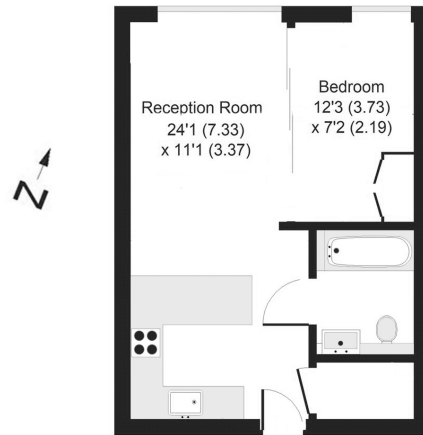

Townmead Road, Imperial Wharf, SW6

£531 per week, £2,300 per month + fees

www.benhams.com

SW6 - 6th floor
Gross Internal Area: 430sq /ft - 41 sq/m

London branches open six days a week Mon - Sat

Canary Wharf | City | Colindale | Dartmouth Park | Ealing | Fulham
Hammersmith | Hampstead | Highgate | Hyde Park | Kensington | Kew
Knightsbridge | Nine Elms | Shoreditch | Southall | Surrey Quays
Wapping | Wembley | White City | Woolwich

International offices

China | Hong Kong SAR | India | Indonesia | Qatar | Malaysia | Middle East | Pakistan
Singapore | South Africa | Thailand | Turkey

Benham & Reeves