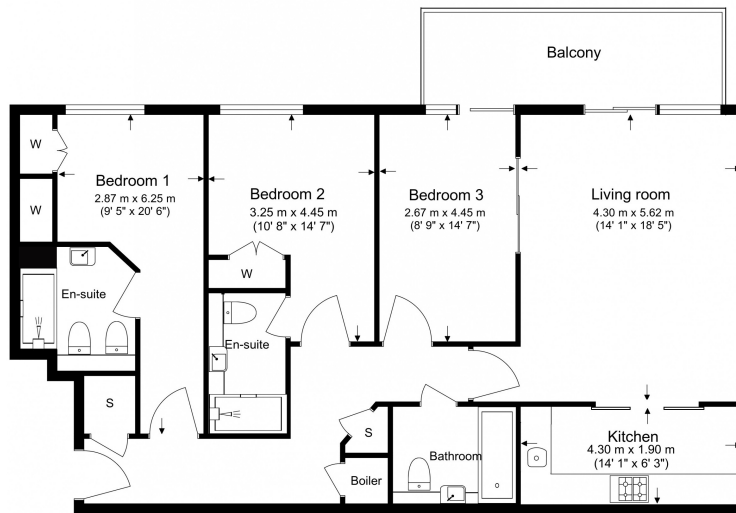

Aspect Court, Imperial Wharf, SW6

£1,000 per week, £4,333 per month + fees

www.benhams.com

Total Gross Internal Area
104 Sq/m - 1,120 Sq/ft

Benham&Reeves

Energy Efficiency Rating		
	Current	Potential
Very energy efficient - lower running costs		
(92 plus) A		
(81-91) B		
(69-80) C	69	69
(55-68) D		
(39-54) E		
(21-38) F		
(1-20) G		
Not energy efficient - higher running costs		
England & Wales	EU Directive 2002/91/EC	

London branches open six days a week Mon - Sat

Canary Wharf | City | Colindale | Dartmouth Park | Ealing | Fulham
Hammersmith | Hampstead | Highgate | Hyde Park | Kensington | Kew
Knightsbridge | Nine Elms | Shoreditch | Southall | Surrey Quays
Wapping | Wembley | White City | Woolwich

International offices

China | Hong Kong SAR | India | Indonesia | Qatar | Malaysia | Middle East | Pakistan
Singapore | South Africa | Thailand | Turkey

Benham&Reeves