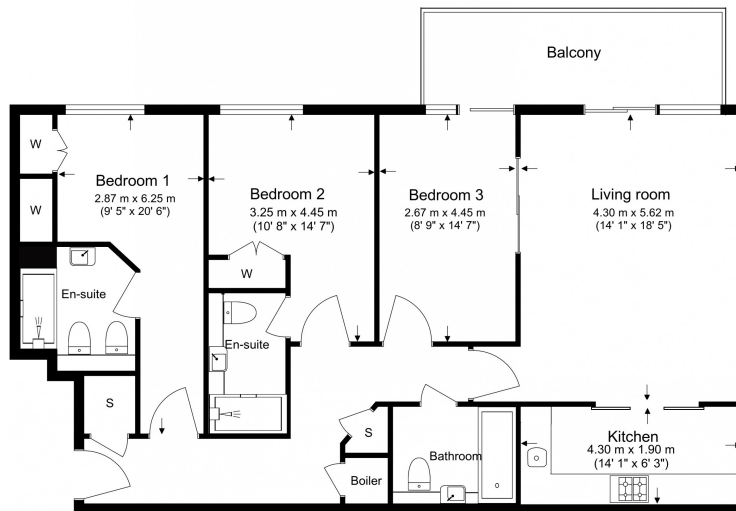

Aspect Court, Imperial Wharf, SW6

£1,000 per week, £4,333 per month + fees

www.benhams.com

Total Gross Internal Area
104 Sq/m - 1,120 Sq/ft

Benham&Reeves

Energy Efficiency Rating		
	Current	Potential
Very energy efficient - lower running costs		
(92 plus) A		
(81-91) B		
(69-80) C	69	69
(55-68) D		
(39-54) E		
(21-38) F		
(1-20) G		
Not energy efficient - higher running costs		
England & Wales	EU Directive 2002/91/EC	

London branches open six days a week Mon - Sat

Canary Wharf | City | Colindale | Dartmouth Park | Ealing | Fulham
Hammersmith | Hampstead | Highgate | Hyde Park | Kensington | Kew
Knightsbridge | Nine Elms | Shoreditch | Southall | Surrey Quays
Wapping | Wembley | White City | Woolwich

International offices

China | Hong Kong SAR | India | Indonesia | Qatar | Malaysia | Middle East | Pakistan
Singapore | South Africa | Thailand | Turkey

Benham&Reeves