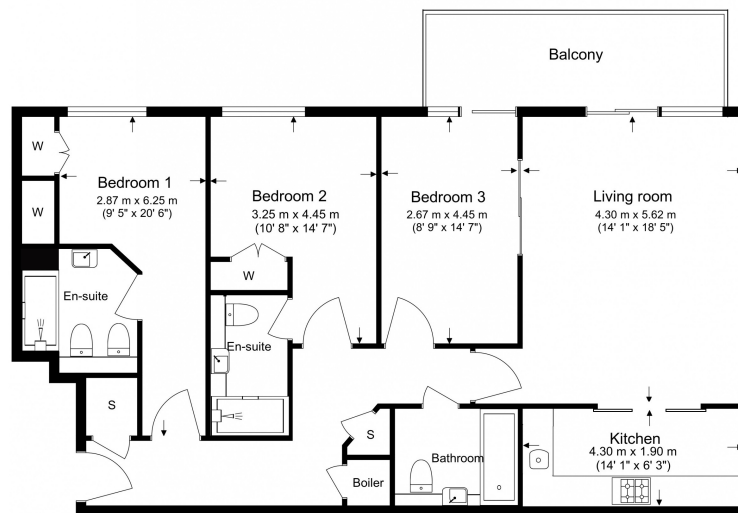

Aspect Court, Imperial Wharf, SW6

£923 per week, £4,000 per month + fees

www.benhams.com

Total Gross Internal Area
104 Sq/m - 1,120 Sq/ft

Benham&Reeves

Energy Efficiency Rating		
	Current	Potential
Very energy efficient - lower running costs		
(92 plus) A		
(81-91) B		
(69-80) C	69	69
(55-68) D		
(39-54) E		
(21-38) F		
(1-20) G		
Not energy efficient - higher running costs		
England & Wales	EU Directive 2002/91/EC	

London branches open six days a week Mon - Sat

Canary Wharf | City | Colindale | Dartmouth Park | Ealing | Fulham
Hammersmith | Hampstead | Highgate | Hyde Park | Kensington | Kew
Knightsbridge | Nine Elms | Shoreditch | Southall | Surrey Quays
Wapping | Wembley | White City | Woolwich

International offices

China | Hong Kong SAR | India | Indonesia | Qatar | Malaysia | Middle East | Pakistan
Singapore | South Africa | Thailand | Turkey

Benham&Reeves