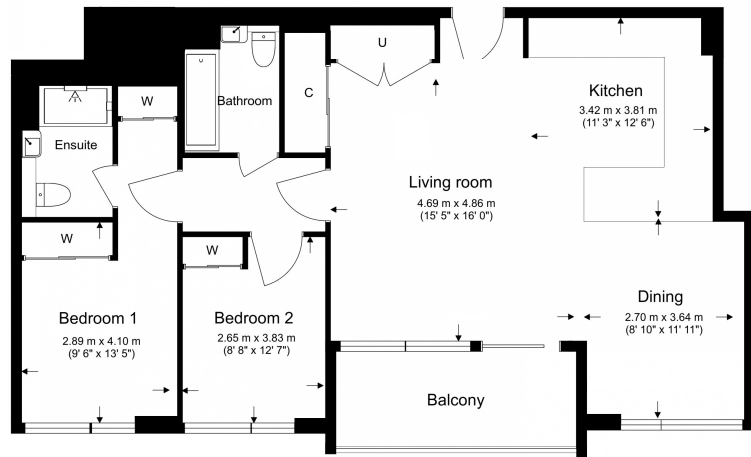

Sands End Lane, Imperial Wharf, SW6

£923 per week, £4,000 per month + fees

www.benhams.com

Total Gross Internal Area
85.0 Sq/m - 915 Sq/ft

Score	Energy rating	Current	Potential
92+	A		
81-91	B	86 B	86 B
69-80	C		
55-68	D		
39-54	E		
21-38	F		
1-20	G		

London branches open six days a week Mon - Sat

Canary Wharf | City | Colindale | Dartmouth Park | Ealing | Fulham
Hammersmith | Hampstead | Highgate | Hyde Park | Kensington | Kew
Knightsbridge | Nine Elms | Shoreditch | Southall | Surrey Quays
Wapping | Wembley | White City | Woolwich

International offices

China | Hong Kong SAR | India | Indonesia | Qatar | Malaysia | Middle East | Pakistan
Singapore | South Africa | Thailand | Turkey