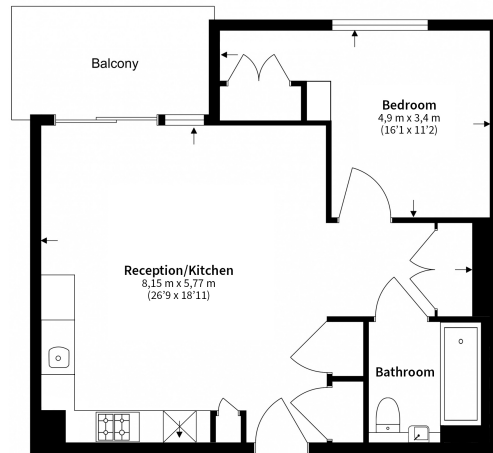

Sands End Lane, Imperial Wharf, SW6

£800 per week, £3,467 per month + fees

www.benhams.com

5th Floor

Total Gross Internal Area
56.4 Sq/m - 607 Sq/ft