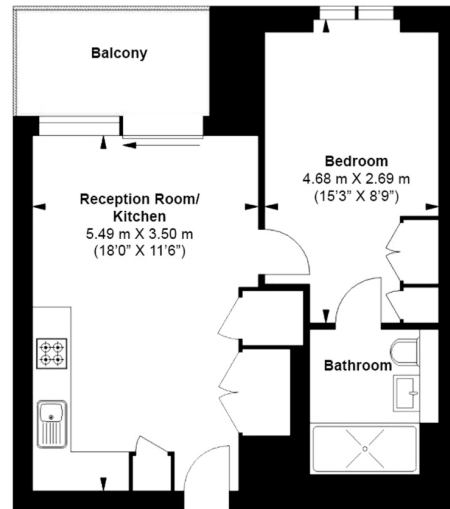

Michael Road, Imperial Wharf, SW6

£635 per week, £2,750 per month + fees

www.benhams.com

4th Floor
Total Gross Internal Area
39.20 Sq/m - 422 Sq/ft