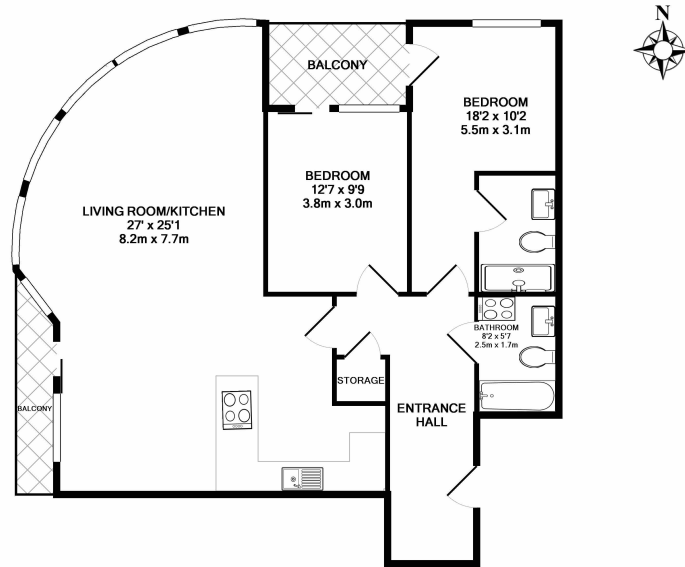

Townmead Road, Imperial Wharf, SW6

£727 per week, £3,150 per month + fees

www.benhams.com