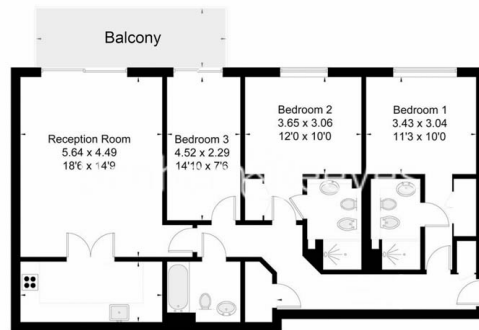

Thames Point, Imperial Wharf, SW6

£900 per week, £3,900 per month + fees

www.benhams.com

4th Floor

Approx gross internal area: 1160sq/ft - 108sq/m

Score	Energy rating	Current	Potential
92+	A		
81-91	B	83 | B	85 | B
69-80	C		
55-68	D		
39-54	E		
21-38	F		
1-20	G		

London branches open six days a week Mon - Sat

Canary Wharf | City | Colindale | Dartmouth Park | Ealing | Fulham
Hammersmith | Hampstead | Highgate | Hyde Park | Kensington | Kew
Knightsbridge | Nine Elms | Shoreditch | Southall | Surrey Quays
Wapping | Wembley | White City | Woolwich

International offices

China | Hong Kong SAR | India | Indonesia | Qatar | Malaysia | Middle East | Pakistan
Singapore | South Africa | Thailand | Turkey