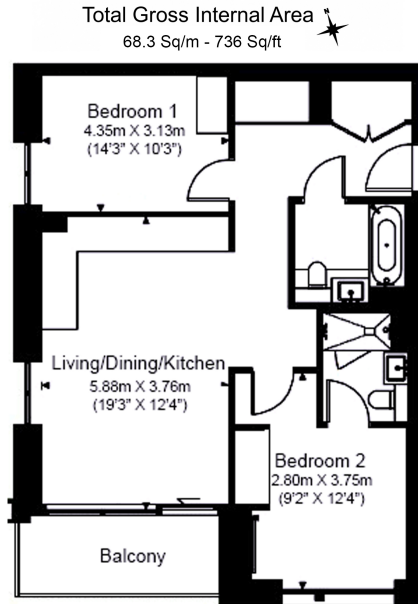

Sands End Lane, Imperial Wharf, SW6

£877 per week, £3,800 per month + fees

www.benhams.com

Score	Energy rating	Current	Potential
92+	A		
81-91	B	85 | B	85 | B
69-80	C		
55-68	D		
39-54	E		
21-38	F		
1-20	G		

London branches open six days a week Mon - Sat

Canary Wharf | City | Colindale | Dartmouth Park | Ealing | Fulham
Hammersmith | Hampstead | Highgate | Hyde Park | Kensington | Kew
Knightsbridge | Nine Elms | Shoreditch | Southall | Surrey Quays
Wapping | Wembley | White City | Woolwich

International offices

China | Hong Kong SAR | India | Indonesia | Qatar | Malaysia | Middle East | Pakistan
Singapore | South Africa | Thailand | Turkey