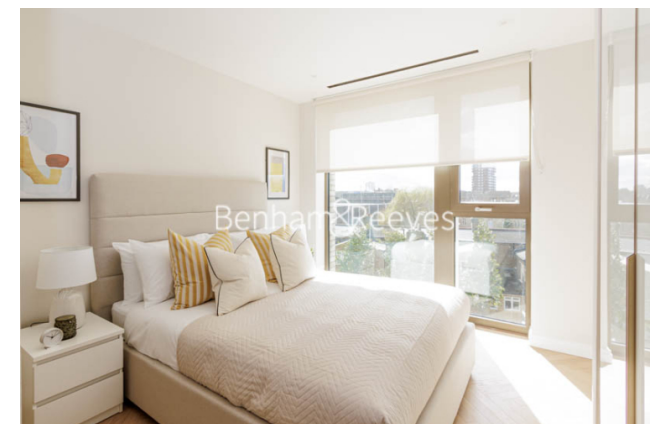

2 Bedrooms   2 Bathrooms   Furnished

A stylish apartment situated in a desirable development, with a host of amenities onsite, located in one of South West London's most iconic areas, close to the River Thames. The property enjoys easy access from Fulham Broadway station.

Please [click here](#) for full detail

Property features

2 Double Bedroom Apartment both having Built-in Wardrobe | Fully Fitted Open Plan Kitchen Integrated | Internal Area: 736 Sq Ft / Internal Storage Room | Air Ventilation / Underfloor Heating / Air Conditioning | 4 Hr Concierge / 24 Hr Security / Communal Gardens | EPC-B | Gymnasium with Two Fitness Studios | Luxurious Stone Finish Double Bathroom with Feature Lighting | Quality Furnished / LED Spotlights / Private Balcony | Nearby Fulham Broadway Station

For more information about this property, please call our Fulham branch on

020 7348 7620

Redress & Client Money Protection :

Benham and Reeves are members of The Property Ombudsman redress scheme and have Client Money protection with ARLA Propertymark. You can find more information on our website at <https://www.benhams.com/membership/>

Benham & Reeves