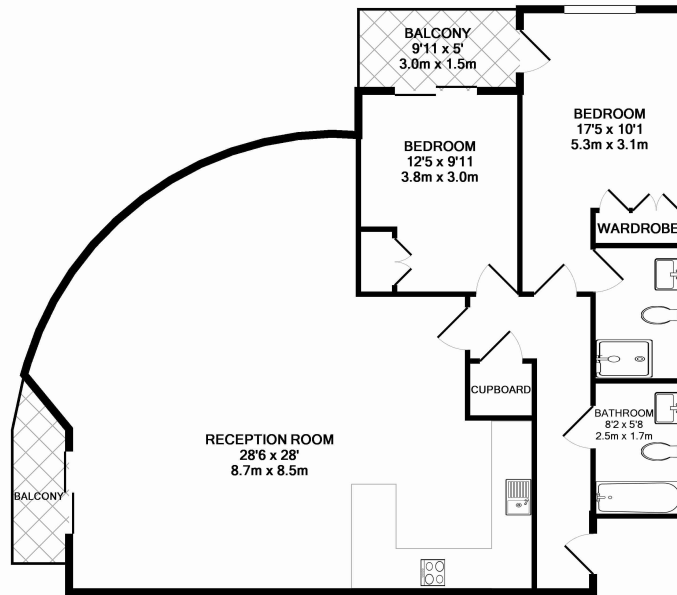

Octavia House, Imperial Wharf, SW6

£775 per week, £3,358 per month + fees

www.benhams.com

London branches open six days a week Mon - Sat

Canary Wharf | City | Colindale | Dartmouth Park | Ealing | Fulham
Hammersmith | Hampstead | Highgate | Hyde Park | Kensington | Kew
Knightsbridge | Nine Elms | Shoreditch | Southall | Surrey Quays
Wapping | Wembley | White City | Woolwich

International offices

China | Hong Kong SAR | India | Indonesia | Qatar | Malaysia | Middle East | Pakistan
Singapore | South Africa | Thailand | Turkey

Benham & Reeves