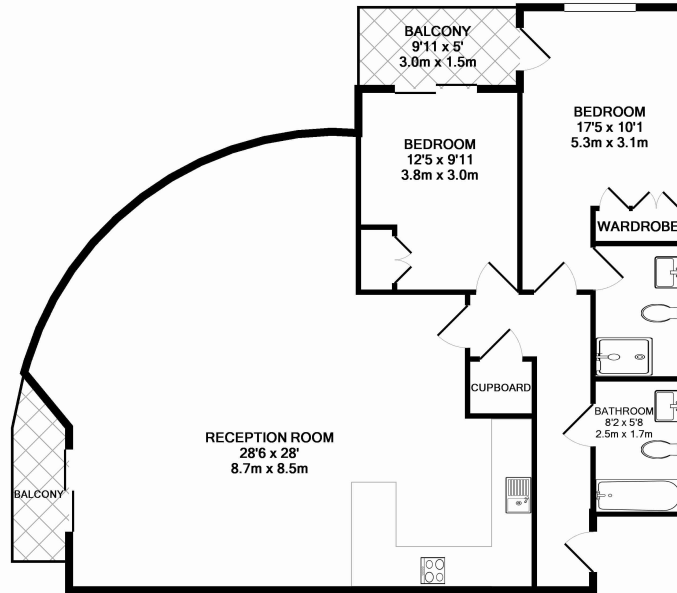

Octavia House, Imperial Wharf, SW6

£775 per week, £3,358 per month + fees

www.benhams.com

London branches open six days a week Mon - Sat

Canary Wharf | City | Colindale | Dartmouth Park | Ealing | Fulham
Hammersmith | Hampstead | Highgate | Hyde Park | Kensington | Kew
Knightsbridge | Nine Elms | Shoreditch | Southall | Surrey Quays
Wapping | Wembley | White City | Woolwich

International offices

China | Hong Kong SAR | India | Indonesia | Qatar | Malaysia | Middle East | Pakistan
Singapore | South Africa | Thailand | Turkey

Benham & Reeves