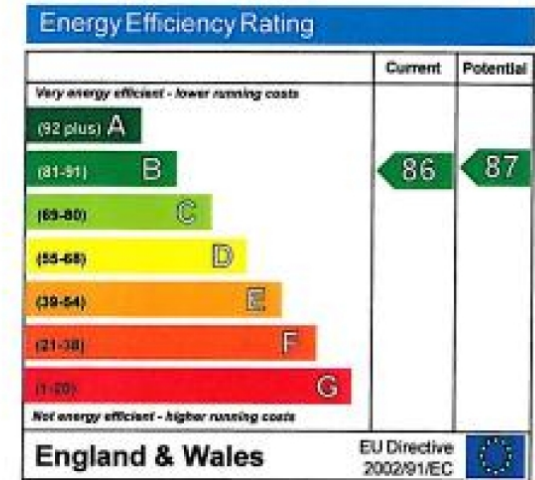

Octavia House, Imperial Wharf, SW6

£775 per week, £3,358 per month + fees

www.benhams.com

London branches open six days a week Mon - Sat

Canary Wharf | City | Colindale | Dartmouth Park | Ealing | Fulham
Hammersmith | Hampstead | Highgate | Hyde Park | Kensington | Kew
Knightsbridge | Nine Elms | Shoreditch | Southall | Surrey Quays
Wapping | Wembley | White City | Woolwich

International offices

China | Hong Kong SAR | India | Indonesia | Qatar | Malaysia | Middle East | Pakistan
Singapore | South Africa | Thailand | Turkey

Benham & Reeves