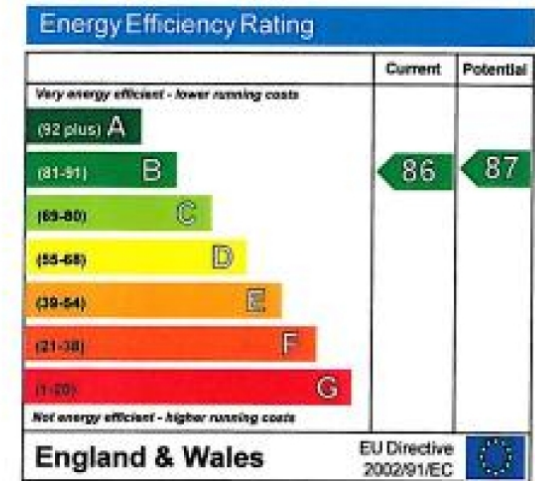

Octavia House, Imperial Wharf, SW6

£775 per week, £3,358 per month + fees

www.benhams.com

London branches open six days a week Mon - Sat

Canary Wharf | City | Colindale | Dartmouth Park | Ealing | Fulham
Hammersmith | Hampstead | Highgate | Hyde Park | Kensington | Kew
Knightsbridge | Nine Elms | Shoreditch | Southall | Surrey Quays
Wapping | Wembley | White City | Woolwich

International offices

China | Hong Kong SAR | India | Indonesia | Qatar | Malaysia | Middle East | Pakistan
Singapore | South Africa | Thailand | Turkey

Benham & Reeves