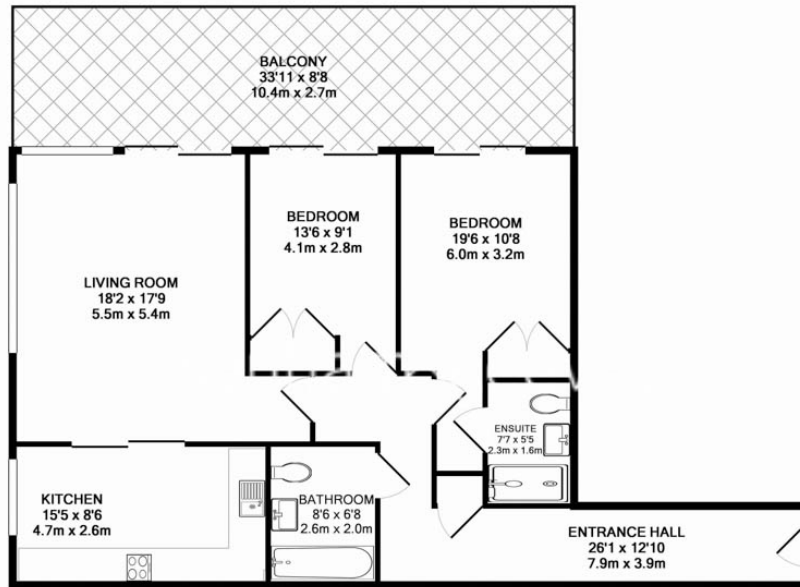

Lensbury Avenue, Imperial Wharf, SW6

£692 per week, £2,999 per month + fees

www.benhams.com

London branches open six days a week Mon - Sat

Canary Wharf | City | Colindale | Dartmouth Park | Ealing | Fulham
Hammersmith | Hampstead | Highgate | Hyde Park | Kensington | Kew
Knightsbridge | Nine Elms | Shoreditch | Southall | Surrey Quays
Wapping | Wembley | White City | Woolwich

International offices

China | Hong Kong SAR | India | Indonesia | Qatar | Malaysia | Middle East | Pakistan
Singapore | South Africa | Thailand | Turkey

Benham & Reeves