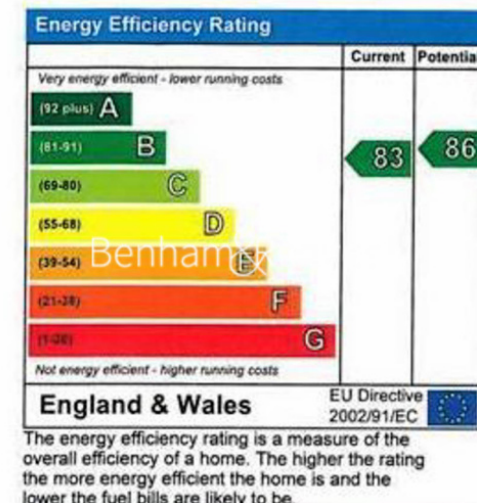

Lensbury Avenue, Imperial Wharf, SW6

£692 per week, £2,999 per month + fees

www.benhams.com

London branches open six days a week Mon - Sat

Canary Wharf | City | Colindale | Dartmouth Park | Ealing | Fulham
Hammersmith | Hampstead | Highgate | Hyde Park | Kensington | Kew
Knightsbridge | Nine Elms | Shoreditch | Southall | Surrey Quays
Wapping | Wembley | White City | Woolwich

International offices

China | Hong Kong SAR | India | Indonesia | Qatar | Malaysia | Middle East | Pakistan
Singapore | South Africa | Thailand | Turkey

Benham & Reeves