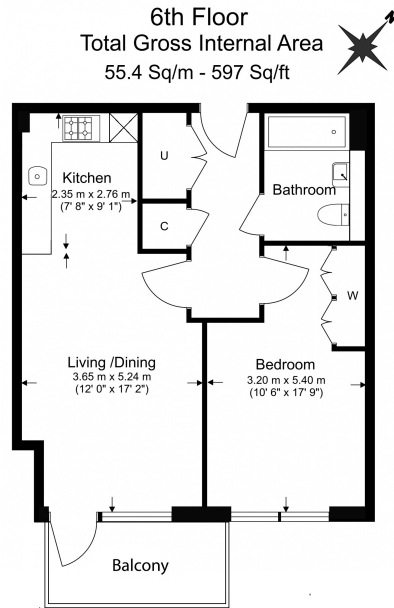

Lockgate Road, Imperial Wharf, SW6

£646 per week, £2,799 per month + fees

www.benhams.com

Score	Energy rating	Current	Potential
92+	A		
81-91	B	83 B	83 B
69-80	C		
55-68	D		
39-54	E		
21-38	F		
1-20	G		

London branches open six days a week Mon - Sat

Canary Wharf | City | Colindale | Dartmouth Park | Ealing | Fulham
Hammersmith | Hampstead | Highgate | Hyde Park | Kensington | Kew
Knightsbridge | Nine Elms | Shoreditch | Southall | Surrey Quays
Wapping | Wembley | White City | Woolwich

International offices

China | Hong Kong SAR | India | Indonesia | Qatar | Malaysia | Middle East | Pakistan
Singapore | South Africa | Thailand | Turkey