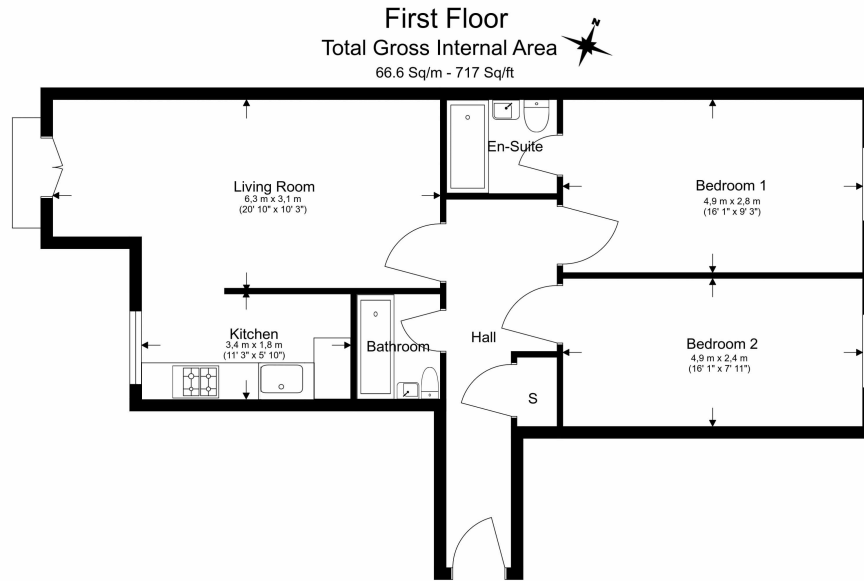

Plough Way, Iceland Wharf, SE16

£399 per week, £1,729 per month + fees

www.benhams.com

Score	Energy rating	Current	Potential
92+	A		
81-91	B		
69-80	C	79 | c	80 | c
55-68	D		
39-54	E		
21-38	F		
1-20	G		

London branches open six days a week Mon - Sat

Canary Wharf | City | Colindale | Dartmouth Park | Ealing | Fulham
Hammersmith | Hampstead | Highgate | Hyde Park | Kensington | Kew
Knightsbridge | Nine Elms | Shoreditch | Southall | Surrey Quays
Wapping | Wembley | White City | Woolwich

International offices

China | Hong Kong SAR | India | Indonesia | Qatar | Malaysia | Middle East | Pakistan
Singapore | South Africa | Thailand | Turkey