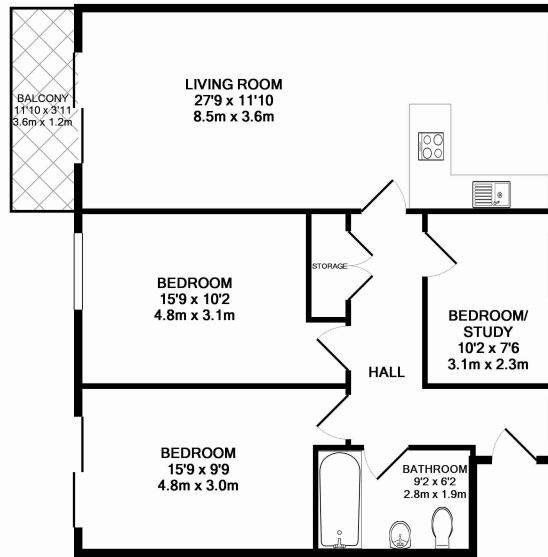

Nile Street, Hoxton, N1

£750 per week, £3,250 per month + fees

www.benhams.com

NILE STREET, LONDON, N1 7TU
TOTAL APPROX. FLOOR AREA 857 SQ.FT. (79.6 SQ.M.)