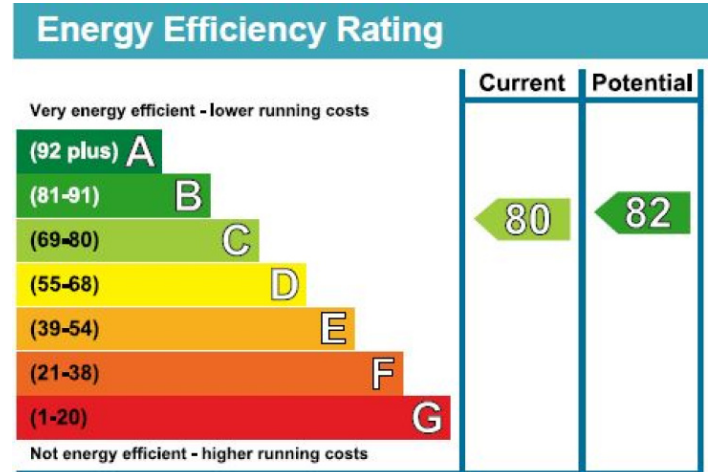

London branches open six days a week Mon - Sat

Canary Wharf | City | Colindale | Dartmouth Park | Ealing | Fulham
Hammersmith | Hampstead | Highgate | Hyde Park | Kensington | Kew
Knightsbridge | Nine Elms | Shoreditch | Southall | Surrey Quays
Wapping | Wembley | White City | Woolwich

International offices

China | Hong Kong SAR | India | Indonesia | Israel | Malaysia | Middle East | Pakistan
Qatar | Singapore | South Africa | Thailand | Turkey