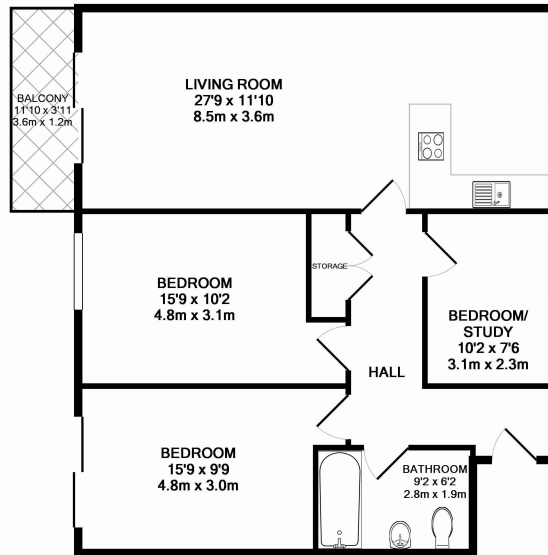

Nile Street, Hoxton, N1

£750 per week, £3,250 per month + fees

www.benhams.com

NILE STREET, LONDON, N1 7TU
TOTAL APPROX. FLOOR AREA 857 SQ.FT. (79.6 SQ.M.)