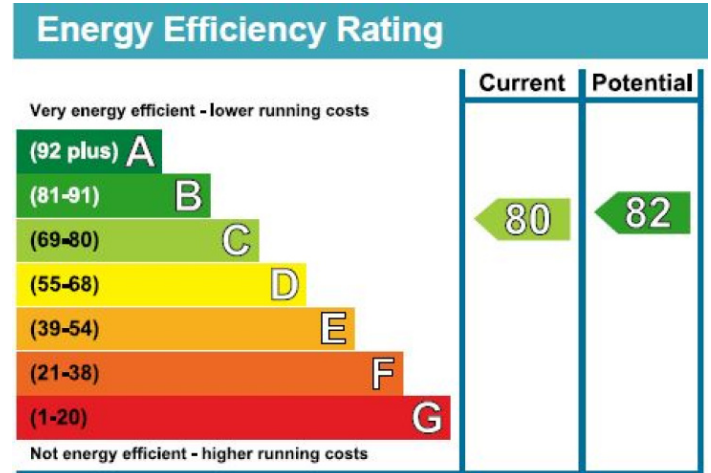

London branches open six days a week Mon - Sat

Canary Wharf | City | Colindale | Dartmouth Park | Ealing | Fulham
Hammersmith | Hampstead | Highgate | Hyde Park | Kensington | Kew
Knightsbridge | Nine Elms | Shoreditch | Southall | Surrey Quays
Wapping | Wembley | White City | Woolwich

International offices

China | Hong Kong SAR | India | Indonesia | Qatar | Malaysia | Middle East | Pakistan
Singapore | South Africa | Thailand | Turkey