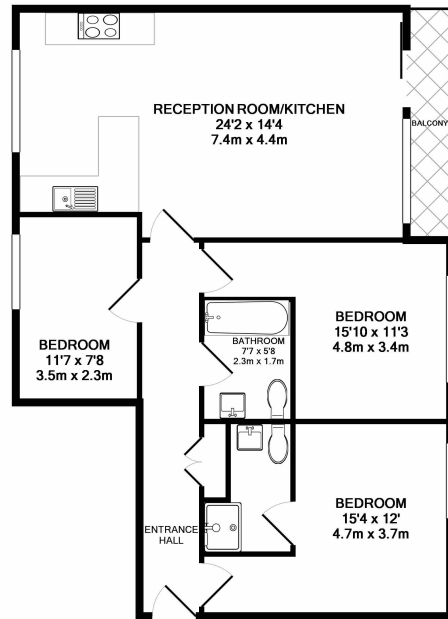

Westland Place, Hoxton, N1

£650 per week, £2,817 per month + fees

www.benhams.com

Energy Efficiency Rating		
	Current	Potential
Very energy efficient - lower running costs		
(92-plus) A		
(81-91) B	86	87
(69-80) C		
(55-68) D		
(39-54) E		
(21-38) F		
(1-20) G		
Not energy efficient - higher running costs		
England & Wales	EU Directive 2002/91/EC	

F9.28WP.N1- 3RD FLOOR
TOTAL APPROX. FLOOR AREA 869 SQ.FT. (80.7 SQ.M.)

London branches open six days a week Mon - Sat

Canary Wharf | City | Colindale | Dartmouth Park | Ealing | Fulham
Hammersmith | Hampstead | Highgate | Hyde Park | Kensington | Kew
Knightsbridge | Nine Elms | Shoreditch | Southall | Surrey Quays
Wapping | Wembley | White City | Woolwich

International offices

China | Hong Kong SAR | India | Indonesia | Qatar | Malaysia | Middle East | Pakistan
Singapore | South Africa | Thailand | Turkey

Benham & Reeves