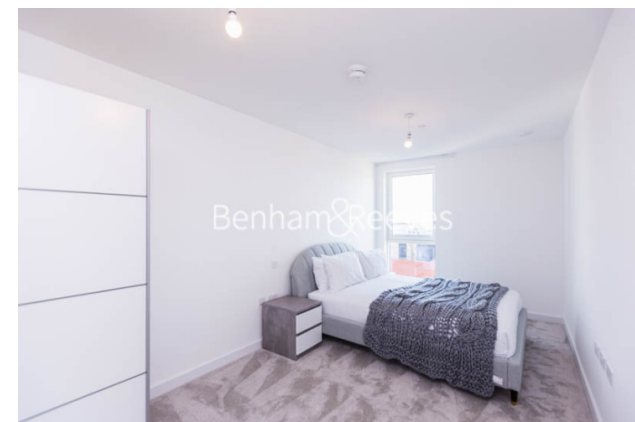

2 Bedrooms   2 Bathrooms   Furnished

Two-bedroom apartment situated in the newest development High Street Quarter. Just a few minutes from HOUNSLOW HIGH STREET and Hounslow West underground station (Piccadilly Line) which offers access to both the West End and Heathrow

Please [click here](#) for full detail

Property features

Furnished | Underground Parking | Wood Floors | Private Balcony | Communal Gardens | EPC-B | Underfloor Heating | Bicycle Storage | Lift Access | Nearby Hounslow High Street

For more information about this property, please call our Kew branch on

020 8326 1960

Redress & Client Money Protection :

Benham and Reeves are members of The Property Ombudsman redress scheme and have Client Money protection with ARLA Propertymark. You can find more information on our website at <https://www.benhams.com/membership/>

Benham & Reeves