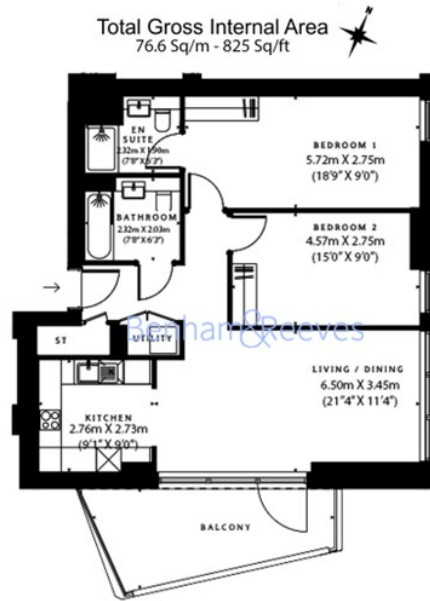

High Street Quarter, Hounslow, TW3

£600 per week, £2,600 per month + fees

www.benhams.com