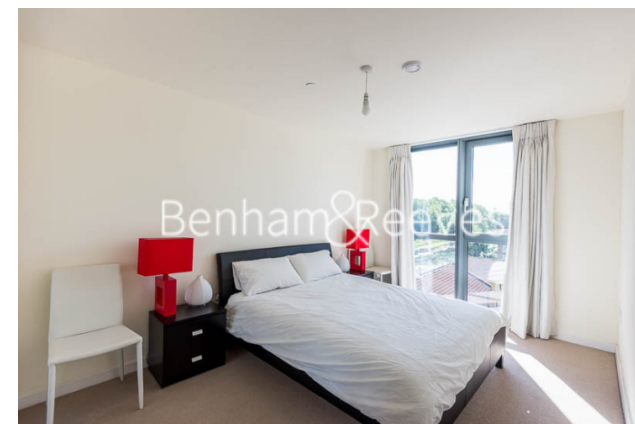

Benham & Reeves

Matchmakers, Homerton, E9

£347 per week, £1,504 per month + fees

 1 Bedroom  1 Bathroom  Furnished

Modern 12th floor apartment with stunning views situated in a sought-after development next to Hackney Marshes. Perfectly located a short walk from Homerton Station.

Please [click here](#) for full detail

Property features

1 Bedroom | 1 Bathroom | Open Planed Reception | Furnished | Fitted Kitchen | EPC-B | Balcony | 24 Hour Concierge | Residence Gym | Nearby Homerton Rail Station

Benham & Reeves

Matchmakers, Homerton, E9

£347 per week, £1,504 per month + fees

www.benhams.com

SKY APARTMENTS, HOMERTON ROAD, LONDON, E9
TOTAL APPROX. FLOOR AREA 500 SQ.FT. (46.4 SQ.M.)

Whilst every attempt has been made to ensure the accuracy of the floor plan contained here, measurements of doors, windows, rooms and any other items are approximate and no responsibility is taken for any error, omission, or mis-statement. This plan is for illustrative purposes only and should be used as such by any prospective purchaser. The services, systems and appliances shown have not been tested and no guarantee as to their operability or efficiency can be given.
Made with Metropix ©2014