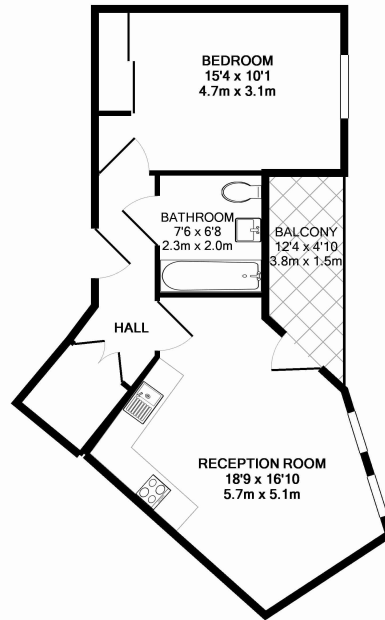

Matchmakers, Homerton, E9

£347 per week, £1,504 per month + fees

www.benhams.com

SKY APARTMENTS, HOMERTON ROAD, LONDON, E9
TOTAL APPROX. FLOOR AREA 500 SQ.FT. (46.4 SQ.M.)