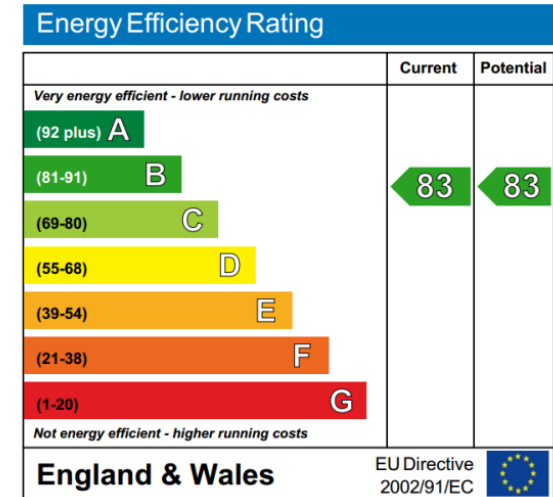

London branches open six days a week Mon - Sat

Canary Wharf | City | Colindale | Dartmouth Park | Ealing | Fulham
Hammersmith | Hampstead | Highgate | Hyde Park | Kensington | Kew
Knightsbridge | Nine Elms | Shoreditch | Southall | Surrey Quays
Wapping | Wembley | White City | Woolwich

International offices

China | Hong Kong SAR | India | Indonesia | Qatar | Malaysia | Middle East | Pakistan
Singapore | South Africa | Thailand | Turkey

Benham & Reeves