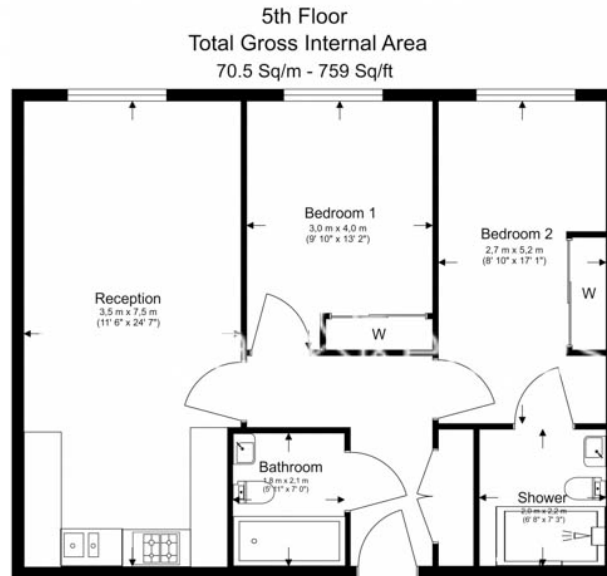

Highbury Gardens, Holloway Road, N7

£650 per week, £2,817 per month + fees

www.benhams.com