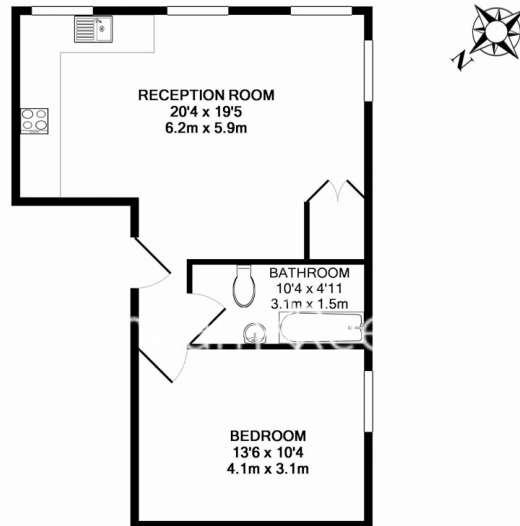

Lady Somerset Road, Highgate, NW5

£440 per week, £1,907 per month + fees

www.benhams.com

LADY SOMERSET ROAD, LONDON NW5 - 2ND FLOOR
TOTAL APPROX. FLOOR AREA 475 SQ.FT. (44.2 SQ.M.)

Score	Energy rating	Current	Potential
92+	A		
81-91	B		
69-80	C		79 | C
55-68	D	55 | D	
39-54	E		
21-38	F		
1-20	G		

London branches open six days a week Mon - Sat

Canary Wharf | City | Colindale | Dartmouth Park | Ealing | Fulham
Hammersmith | Hampstead | Highgate | Hyde Park | Kensington | Kew
Knightsbridge | Nine Elms | Shoreditch | Southall | Surrey Quays
Wapping | Wembley | White City | Woolwich

International offices

China | Hong Kong SAR | India | Indonesia | Qatar | Malaysia | Middle East | Pakistan
Singapore | South Africa | Thailand | Turkey