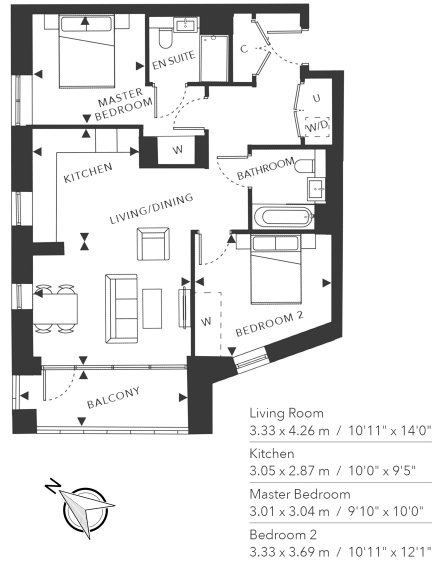

Alington House, Highgate, N8

£577 per week, £2,500 per month + fees

www.benhams.com

8th Floor
Approx gross internal area: 790sq/ft - 73sq/m

Score	Energy rating	Current	Potential
92+	A		
81-91	B	85 | B	85 | B
69-80	C		
55-68	D		
39-54	E		
21-38	F		
1-20	G		

London branches open six days a week Mon - Sat

Canary Wharf | City | Colindale | Dartmouth Park | Ealing | Fulham
Hammersmith | Hampstead | Highgate | Hyde Park | Kensington | Kew
Knightsbridge | Nine Elms | Shoreditch | Southall | Surrey Quays
Wapping | Wembley | White City | Woolwich

International offices

China | Hong Kong SAR | India | Indonesia | Qatar | Malaysia | Middle East | Pakistan
Singapore | South Africa | Thailand | Turkey