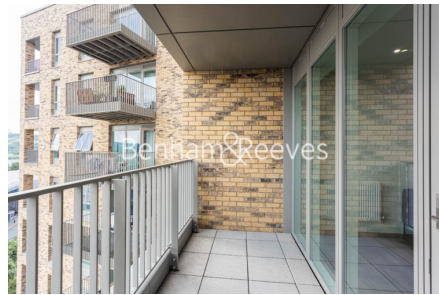

Mary Neuner Road, Highgate, N8

£405 per week, £1,755 per month + fees

www.benhams.com

Score	Energy rating	Current	Potential
92+	A		
81-91	B	85 | B	85 | B
69-80	C		
55-68	D		
39-54	E		
21-38	F		
1-20	G		

London branches open six days a week Mon - Sat

Canary Wharf | City | Colindale | Dartmouth Park | Ealing | Fulham
Hammersmith | Hampstead | Highgate | Hyde Park | Kensington | Kew
Knightsbridge | Nine Elms | Shoreditch | Southall | Surrey Quays
Wapping | Wembley | White City | Woolwich

International offices

China | Hong Kong SAR | India | Indonesia | Qatar | Malaysia | Middle East | Pakistan
Singapore | South Africa | Thailand | Turkey