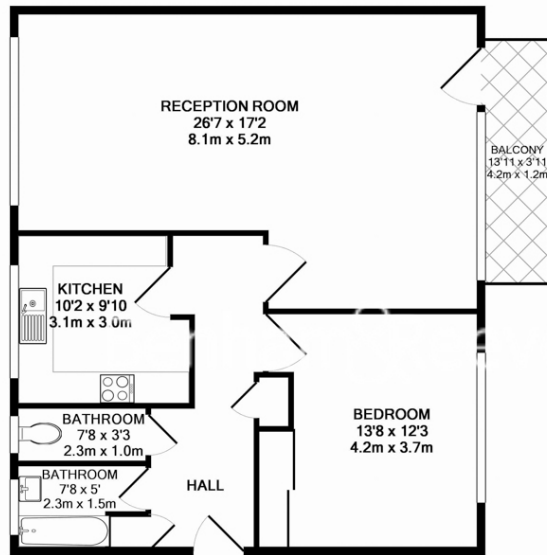

Shepherds Hill, Highgate, N6

£300 per week, £1,300 per month + fees

www.benhams.com

London branches open six days a week Mon - Sat

Canary Wharf | City | Colindale | Dartmouth Park | Ealing | Fulham
Hammersmith | Hampstead | Highgate | Hyde Park | Kensington | Kew
Knightsbridge | Nine Elms | Shoreditch | Southall | Surrey Quays
Wapping | Wembley | White City | Woolwich

International offices

China | Hong Kong SAR | India | Indonesia | Israel | Malaysia | Middle East | Pakistan
Qatar | Singapore | South Africa | Thailand | Turkey