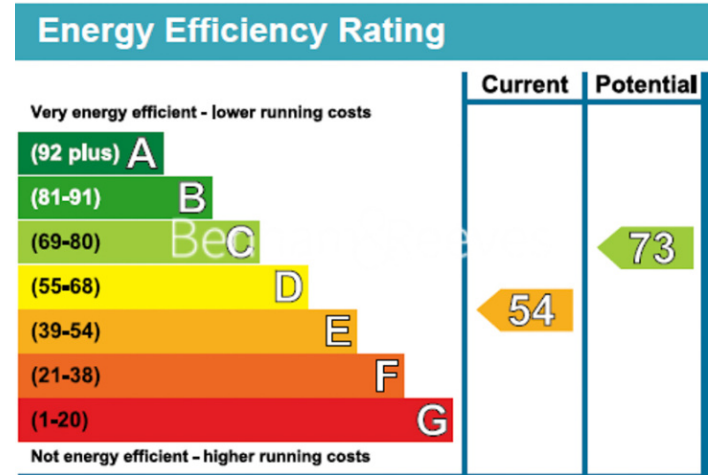

Shepherds Hill, Highgate, N6

£300 per week, £1,300 per month + fees

www.benhams.com

London branches open six days a week Mon - Sat

Canary Wharf | City | Colindale | Dartmouth Park | Ealing | Fulham
Hammersmith | Hampstead | Highgate | Hyde Park | Kensington | Kew
Knightsbridge | Nine Elms | Shoreditch | Southall | Surrey Quays
Wapping | Wembley | White City | Woolwich

International offices

China | Hong Kong SAR | India | Indonesia | Israel | Malaysia | Middle East | Pakistan
Qatar | Singapore | South Africa | Thailand | Turkey