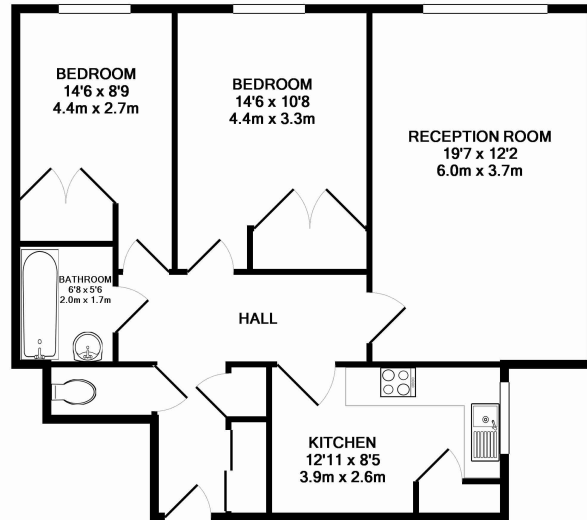

Stanhope Road, Highgate, N6

£531 per week, £2,301 per month + fees

www.benhams.com

London branches open six days a week Mon - Sat

Canary Wharf | City | Colindale | Dartmouth Park | Ealing | Fulham
Hammersmith | Hampstead | Highgate | Hyde Park | Kensington | Kew
Knightsbridge | Nine Elms | Shoreditch | Southall | Surrey Quays
Wapping | Wembley | White City | Woolwich

International offices

China | Hong Kong SAR | India | Indonesia | Qatar | Malaysia | Middle East | Pakistan
Singapore | South Africa | Thailand | Turkey