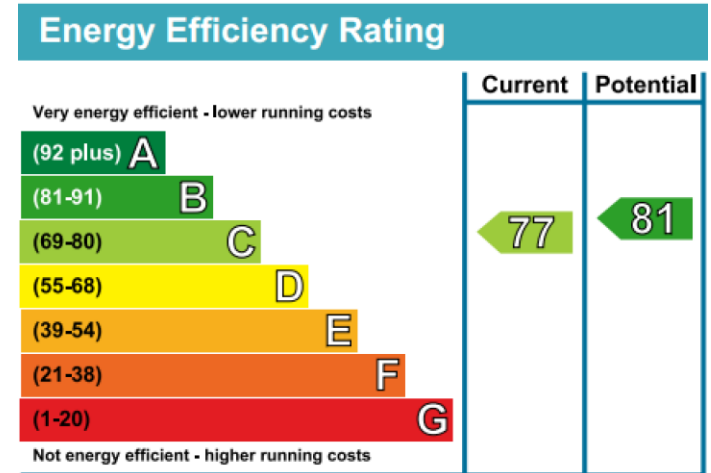

Stanhope Road, Highgate, N6

£531 per week, £2,301 per month + fees

www.benhams.com

London branches open six days a week Mon - Sat

Canary Wharf | City | Colindale | Dartmouth Park | Ealing | Fulham
Hammersmith | Hampstead | Highgate | Hyde Park | Kensington | Kew
Knightsbridge | Nine Elms | Shoreditch | Southall | Surrey Quays
Wapping | Wembley | White City | Woolwich

International offices

China | Hong Kong SAR | India | Indonesia | Qatar | Malaysia | Middle East | Pakistan
Singapore | South Africa | Thailand | Turkey