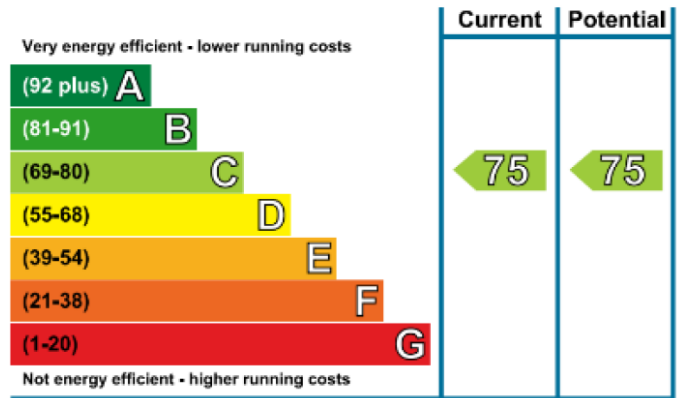

Energy Efficiency Rating

London branches open six days a week Mon - Sat

Canary Wharf | City | Colindale | Dartmouth Park | Ealing | Fulham
Hammersmith | Hampstead | Highgate | Hyde Park | Kensington | Kew
Knightsbridge | Nine Elms | Shoreditch | Southall | Surrey Quays
Wapping | Wembley | White City | Woolwich

International offices

China | Hong Kong SAR | India | Indonesia | Qatar | Malaysia | Middle East | Pakistan
Singapore | South Africa | Thailand | Turkey