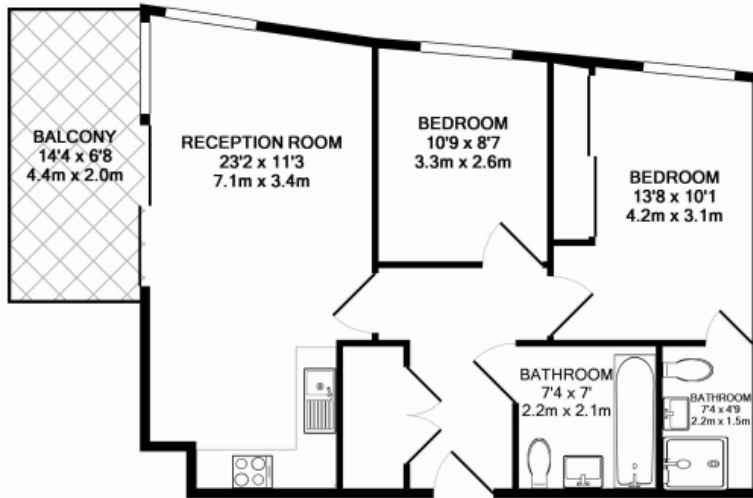

Woodberry Grove, Highgate, N4

£535 per week, £2,318 per month + fees

www.benhams.com

00905-10RT.N4 - 1ST FLOOR
TOTAL APPROX. FLOOR AREA 648 SQ.FT. (60.2 SQ.M.)