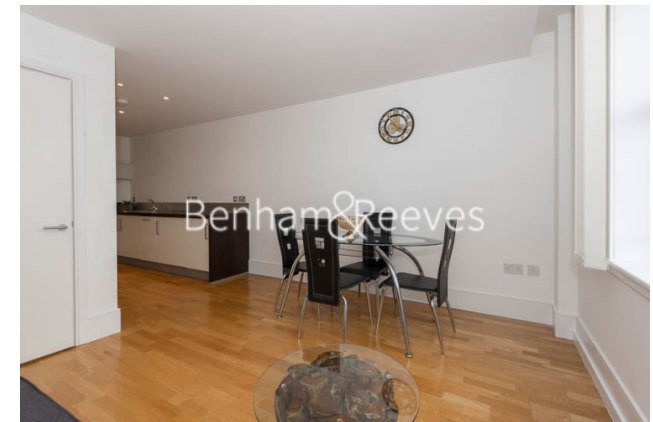

Benham & Reeves

Highbury Stadium Square, Highbury, N5

£461 per week, £1,998 per month + fees

 1 Bedroom  1 Bathroom  Furnished

A well-presented 3rd floor apartment set within a popular development close to the amenities of Islington. The property is moments away from Arsenal (Piccadilly Line) underground station.

Please [click here](#) for full detail

Property features

One Double Bedroom | Open plan Reception | Fitted Kitchen | One Bathroom | 24/7 Hour Concierge, Lift | EPC-B | Furnished | Communal Gardens | Gym & swimming pool onsite both required separate membership | Nearby Arsenal and Drayton Park Station

Benham & Reeves

Highbury Stadium Square, Highbury, N5

£461 per week, £1,998 per month + fees

www.benhams.com

3RD FLOOR
TOTAL APPROX. FLOOR AREA 525 SQ.FT. (48.8 SQ.M.)

Whilst every attempt has been made to ensure the accuracy of the floor plan contained here, measurements of doors, windows, rooms and any other items are approximate and no responsibility is taken for any error, omission, or mis-statement. This plan is for illustrative purposes only and should be used as such by any prospective purchaser. The services, systems and appliances shown have not been tested and no guarantee as to their operability or efficiency can be given
Made with Metropix ©2018