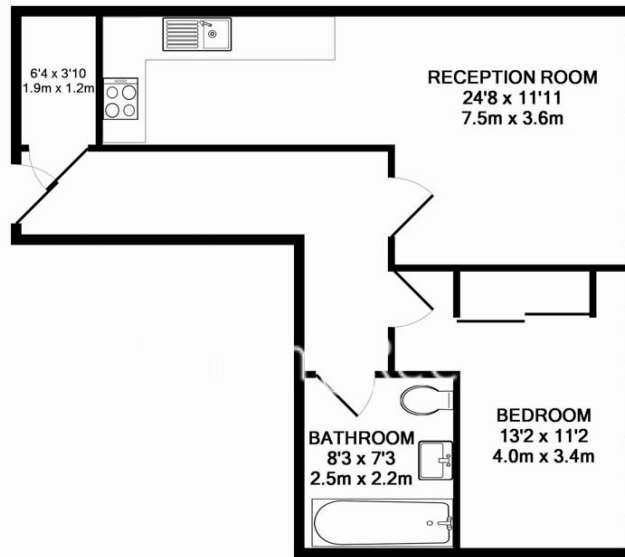

Please [click here](#) for full detail

Property features

One Double Bedroom | Open plan Reception | Fitted Kitchen | One Bathroom | 24/7 Hour Concierge, Lift | EPC-B | Furnished | Communal Gardens | Gym & swimming pool onsite both required separate membership | Nearby Arsenal and Drayton Park Station

Benham & Reeves

Highbury Stadium Square, Highbury, N5

£461 per week, £1,998 per month + fees

www.benhams.com

3RD FLOOR
TOTAL APPROX. FLOOR AREA 525 SQ.FT. (48.8 SQ.M.)

Whilst every attempt has been made to ensure the accuracy of the floor plan contained here, measurements of doors, windows, rooms and any other items are approximate and no responsibility is taken for any error, omission, or mis-statement. This plan is for illustrative purposes only and should be used as such by any prospective purchaser. The services, systems and appliances shown have not been tested and no guarantee as to their operability or efficiency can be given
Made with Metropix ©2018