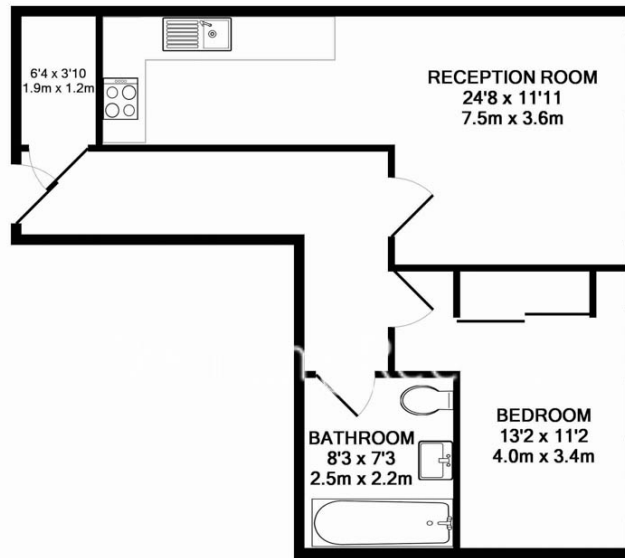

Please [click here](#) for full detail

Property features

One Double Bedroom | Open plan Reception | Fitted Kitchen | One Bathroom | 24/7 Hour Concierge, Lift | EPC-B | Furnished | Communal Gardens | Gym & swimming pool onsite both required separate membership | Nearby Arsenal and Drayton Park Station

Benham & Reeves

Highbury Stadium Square, Highbury, N5

£461 per week, £1,998 per month + fees

www.benhams.com

3RD FLOOR
TOTAL APPROX. FLOOR AREA 525 SQ.FT. (48.8 SQ.M.)

Whilst every attempt has been made to ensure the accuracy of the floor plan contained here, measurements of doors, windows, rooms and any other items are approximate and no responsibility is taken for any error, omission, or mis-statement. This plan is for illustrative purposes only and should be used as such by any prospective purchaser. The services, systems and appliances shown have not been tested and no guarantee as to their operability or efficiency can be given
Made with Metropix ©2018