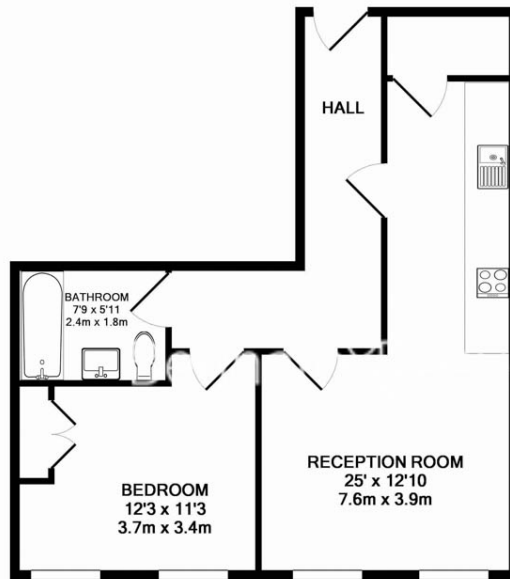

Highbury Stadium Square, Highbury, N5

£462 per week, £2,000 per month + fees

www.benhams.com

79WS.N5 - 4TH FLOOR
TOTAL APPROX. FLOOR AREA 529 SQ.FT. (49.1 SQ.M.)

London branches open six days a week Mon - Sat

Canary Wharf | City | Colindale | Dartmouth Park | Ealing | Fulham
Hammersmith | Hampstead | Highgate | Hyde Park | Kensington | Kew
Knightsbridge | Nine Elms | Shoreditch | Southall | Surrey Quays
Wapping | Wembley | White City | Woolwich

International offices

China | Hong Kong SAR | India | Indonesia | Qatar | Malaysia | Middle East | Pakistan
Singapore | South Africa | Thailand | Turkey