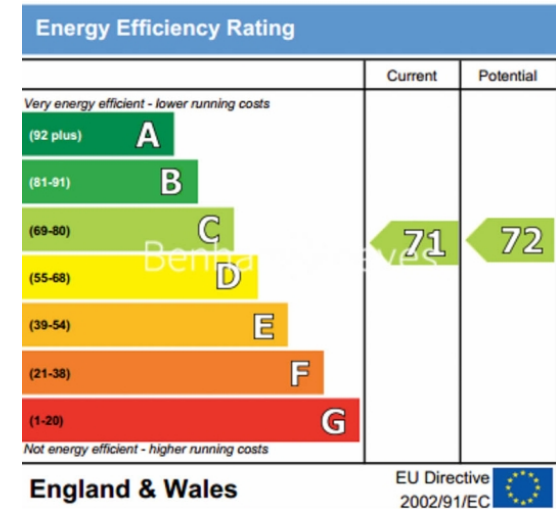

Highbury Stadium Square, Highbury, N5

£415 per week, £1,798 per month + fees

www.benhams.com

London branches open six days a week Mon - Sat

Canary Wharf | City | Colindale | Dartmouth Park | Ealing | Fulham
Hammersmith | Hampstead | Highgate | Hyde Park | Kensington | Kew
Knightsbridge | Nine Elms | Shoreditch | Southall | Surrey Quays
Wapping | Wembley | White City | Woolwich

International offices

China | Hong Kong SAR | India | Indonesia | Qatar | Malaysia | Middle East | Pakistan
Singapore | South Africa | Thailand | Turkey