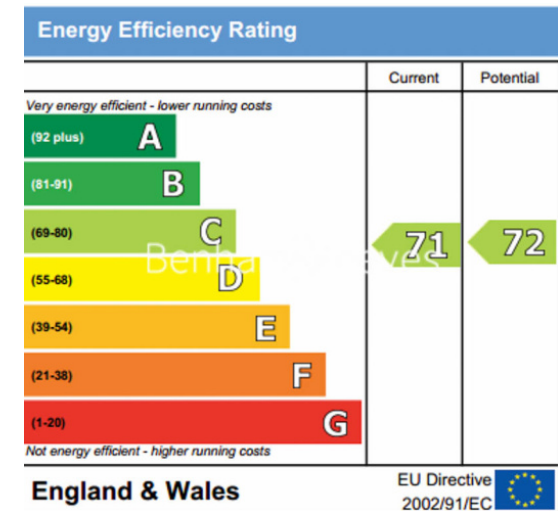

Highbury Stadium Square, Highbury, N5

£462 per week, £2,000 per month + fees

www.benhams.com

79WS.N5 - 4TH FLOOR
TOTAL APPROX. FLOOR AREA 529 SQ.FT. (49.1 SQ.M.)

London branches open six days a week Mon - Sat

Canary Wharf | City | Colindale | Dartmouth Park | Ealing | Fulham
Hammersmith | Hampstead | Highgate | Hyde Park | Kensington | Kew
Knightsbridge | Nine Elms | Shoreditch | Southall | Surrey Quays
Wapping | Wembley | White City | Woolwich

International offices

China | Hong Kong SAR | India | Indonesia | Qatar | Malaysia | Middle East | Pakistan
Singapore | South Africa | Thailand | Turkey