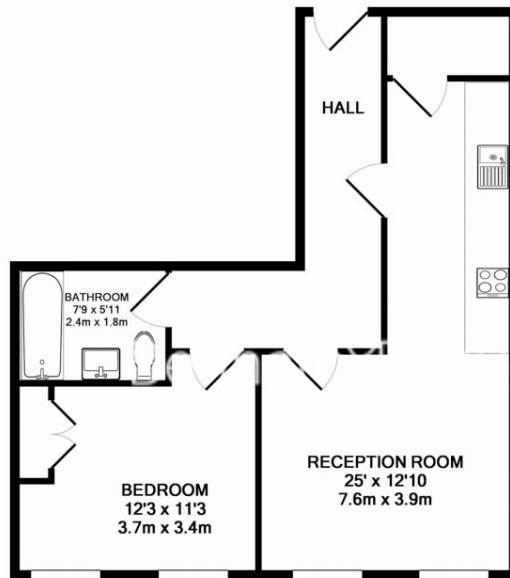

Highbury Stadium Square, Highbury, N5

£462 per week, £2,000 per month + fees

www.benhams.com

79WS.N5 - 4TH FLOOR
TOTAL APPROX. FLOOR AREA 529 SQ.FT. (49.1 SQ.M.)

London branches open six days a week Mon - Sat

Canary Wharf | City | Colindale | Dartmouth Park | Ealing | Fulham
Hammersmith | Hampstead | Highgate | Hyde Park | Kensington | Kew
Knightsbridge | Nine Elms | Shoreditch | Southall | Surrey Quays
Wapping | Wembley | White City | Woolwich

International offices

China | Hong Kong SAR | India | Indonesia | Qatar | Malaysia | Middle East | Pakistan
Singapore | South Africa | Thailand | Turkey