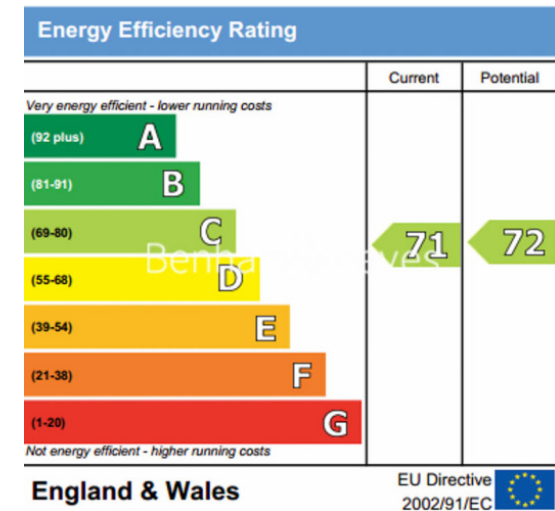

Highbury Stadium Square, Highbury, N5

£462 per week, £2,000 per month + fees

www.benhams.com

79WS.N5 - 4TH FLOOR
TOTAL APPROX. FLOOR AREA 529 SQ.FT. (49.1 SQ.M.)

London branches open six days a week Mon - Sat

Canary Wharf | City | Colindale | Dartmouth Park | Ealing | Fulham
Hammersmith | Hampstead | Highgate | Hyde Park | Kensington | Kew
Knightsbridge | Nine Elms | Shoreditch | Southall | Surrey Quays
Wapping | Wembley | White City | Woolwich

International offices

China | Hong Kong SAR | India | Indonesia | Qatar | Malaysia | Middle East | Pakistan
Singapore | South Africa | Thailand | Turkey