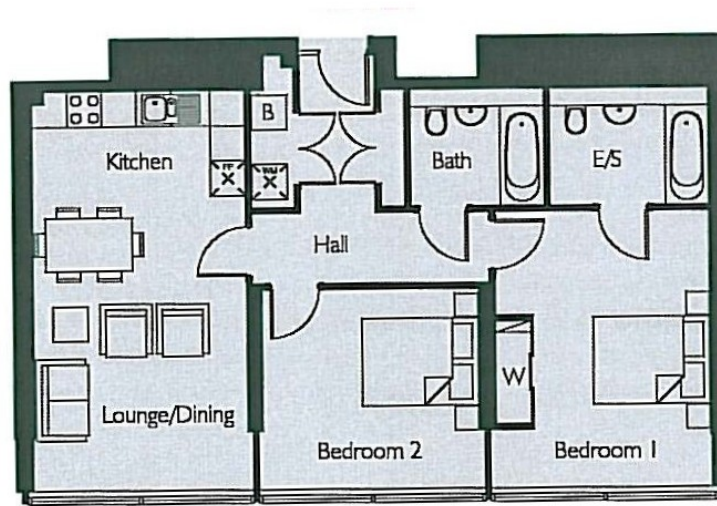

## Property features

**Two Double Bedrooms one with En-suite bathroom | Open Plan Reception | Modern Fully Fitted Kitchen | Two Bathrooms | Entryphone, 24/7 Concierge, Lift | EPC-B | Communal Gardens, GYM with swimming pool (membership needed) | Unfurnished | Big Private Terrace | Nearby Arsenal Tube Station**

# Highbury Stadium Square, Highbury, N5

£725 per week, £3,142 per month + fees

www.benhams.com

Kitchen/Lounge/Dining	6835mm x 3800mm	22'5" x 12'5"
Bedroom 1	4735mm* x 3800mm	15'6"* x 12'5"
Bedroom 2	3900mm x 3429mm	12'9" x 11'3"
Area	80.8m2	869.7sq.ft