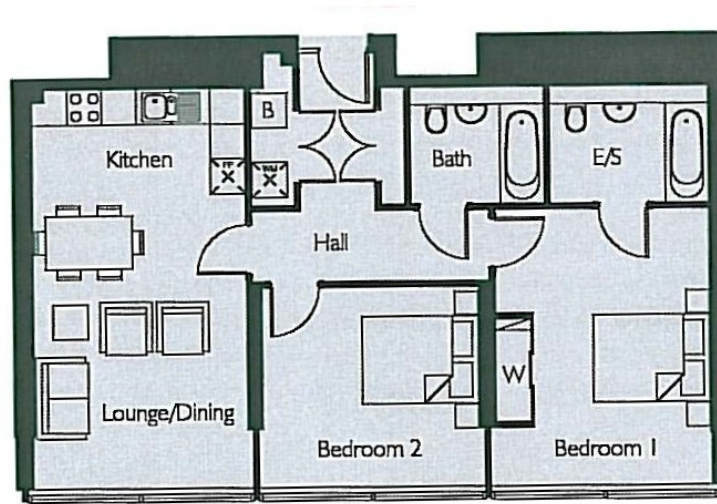

## Property features

**Two Double Bedrooms one with En-suite bathroom | Open Plan Reception | Modern Fully Fitted Kitchen | Two Bathrooms | Entryphone, 24/7 Concierge, Lift | EPC-B | Communal Gardens, GYM with swimming pool (membership needed) | Unfurnished | Big Private Terrace | Nearby Arsenal Tube Station**

# Highbury Stadium Square, Highbury, N5

£725 per week, £3,142 per month + fees

www.benhams.com

Kitchen/Lounge/Dining	6835mm x 3800mm	22'5" x 12'5"
Bedroom 1	4735mm* x 3800mm	15'6"* x 12'5"
Bedroom 2	3900mm x 3429mm	12'9" x 11'3"
Area	80.8m <sup>2</sup>	869.7sq.ft