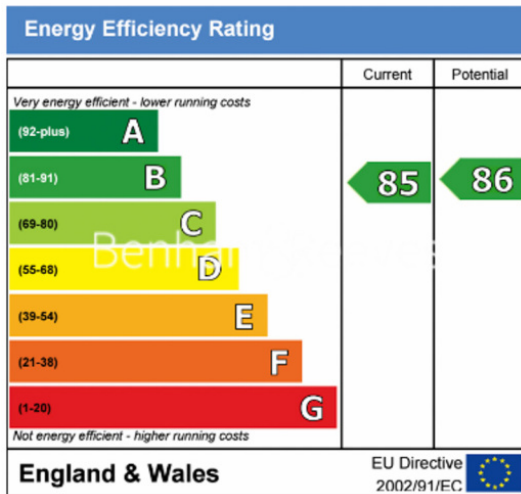

Highbury Stadium Square, Highbury, N5

£405 per week, £1,755 per month + fees

www.benhams.com

London branches open six days a week Mon - Sat

Canary Wharf | City | Colindale | Dartmouth Park | Ealing | Fulham
Hammersmith | Hampstead | Highgate | Hyde Park | Kensington | Kew
Knightsbridge | Nine Elms | Shoreditch | Southall | Surrey Quays
Wapping | Wembley | White City | Woolwich

International offices

China | Hong Kong SAR | India | Indonesia | Qatar | Malaysia | Middle East | Pakistan
Singapore | South Africa | Thailand | Turkey