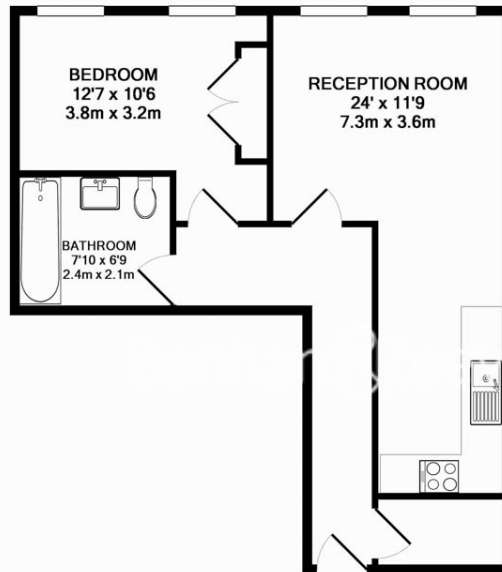

Highbury Stadium Square, Highbury, N5

£462 per week, £2,000 per month + fees

www.benhams.com

00361-68ESA.H.N5 - 2ND FLOOR
TOTAL APPROX. FLOOR AREA 486 SQ.FT. (45.2 SQ.M.)