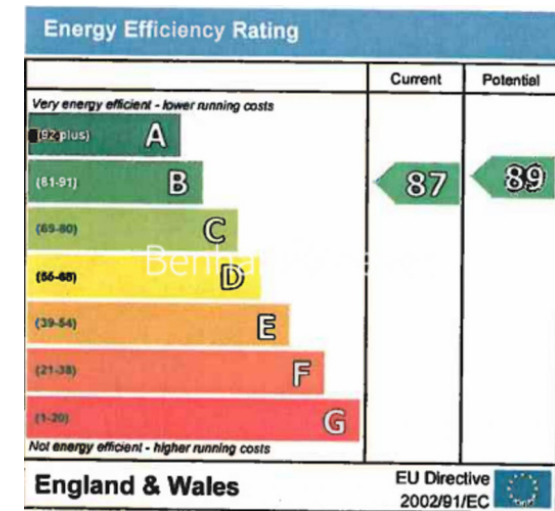

London branches open six days a week Mon - Sat

Canary Wharf | City | Colindale | Dartmouth Park | Ealing | Fulham
Hammersmith | Hampstead | Highgate | Hyde Park | Kensington | Kew
Knightsbridge | Nine Elms | Shoreditch | Southall | Surrey Quays
Wapping | Wembley | White City | Woolwich

International offices

China | Hong Kong SAR | India | Indonesia | Qatar | Malaysia | Middle East | Pakistan
Singapore | South Africa | Thailand | Turkey