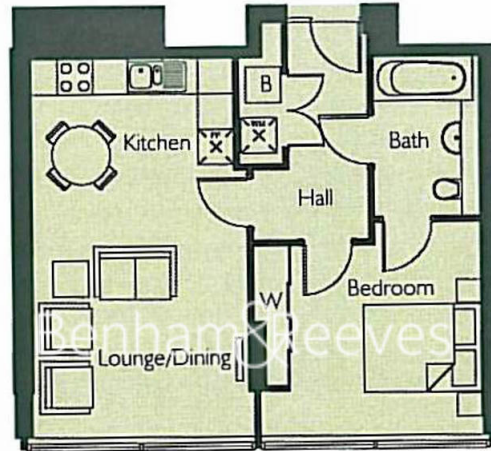

## Property features

**One Double Bedroom | One Bathroom | Open Plan Kitchen Reception Room | Modern Fitted Kitchen | Underfloor Heating | EPC-B | Beautifully Maintained Communal Garden | 24/7 Concierge | Gym And Swimming Pool Onsite ( Membership Required For Both | Walking Distance To Arsenal And Drayton Park Stations**

# Highbury Stadium Square, Highbury, N5

£508 per week, £2,201 per month + fees

www.benhams.com

Kitchen	3450mm x 1800mm	11'3" x 5'10"
Lounge/Dining	4650mm x 3800mm*	15'3" x 12'5"*
Bedroom 1	3800mm* x 3635mm*	12'5" x 11'11"*
Area	50.6 m2	544.6 sq.ft