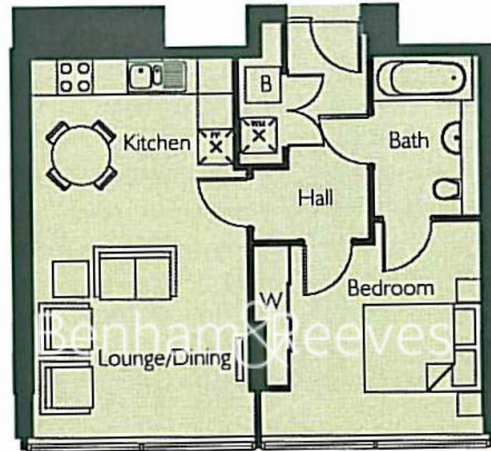

Please [click here](#) for full detail

Property features

One Double Bedroom | One Bathroom | Open Plan Kitchen Reception Room | Modern Fitted Kitchen | Underfloor Heating | EPC-B | Beautifully Maintained Communal Garden | 24/7 Concierge | Gym And Swimming Pool Onsite (Membership Required For Both | Walking Distance To Arsenal And Drayton Park Stations

Benham & Reeves

Highbury Stadium Square, Highbury, N5

£508 per week, £2,201 per month + fees

www.benhams.com

Kitchen	3450mm x 1800mm	11'3" x 5'10"
Lounge/Dining	4650mm x 3800mm*	15'3" x 12'5"*
Bedroom 1	3800mm* x 3635mm*	12'5" x 11'11"*
Area	50.6 m2	544.6 sq.ft