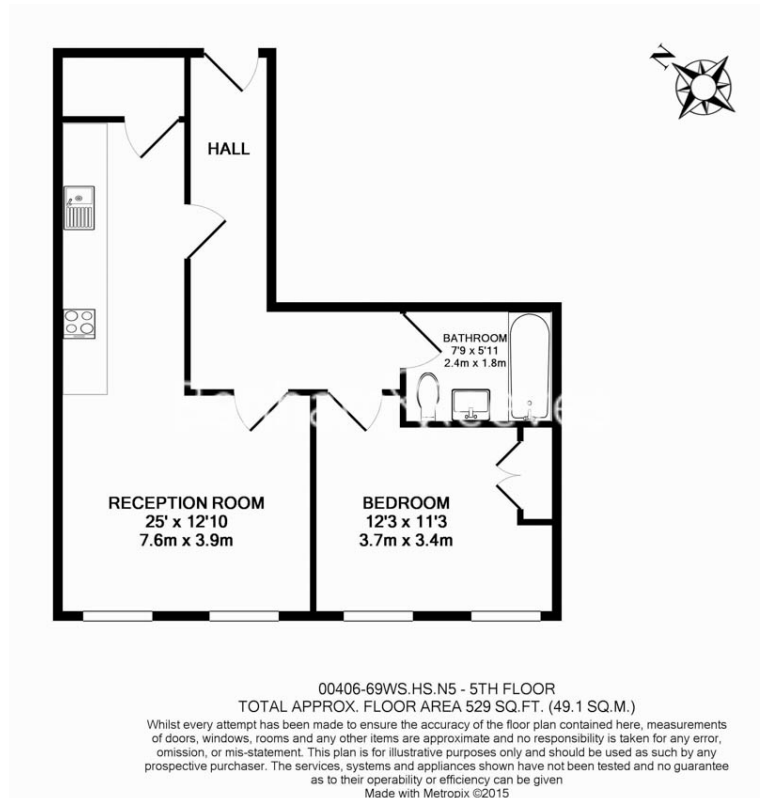

Highbury Stadium Square, Highbury, N5

£450 per week, £1,950 per month + fees

www.benhams.com

Energy Efficiency Rating		
	Current	Potential
Very energy efficient - lower running costs		
(92 plus) A		
(81-91) B		
(69-80) C	71	72
(55-68) D		
(39-54) E		
(21-38) F		
(1-20) G		
Not energy efficient - higher running costs		
England & Wales	EU Directive 2002/91/EC	

London branches open six days a week Mon - Sat

Canary Wharf | City | Colindale | Dartmouth Park | Ealing | Fulham
Hammersmith | Hampstead | Highgate | Hyde Park | Kensington | Kew
Knightsbridge | Nine Elms | Shoreditch | Southall | Surrey Quays
Wapping | Wembley | White City | Woolwich

International offices

China | Hong Kong SAR | India | Indonesia | Qatar | Malaysia | Middle East | Pakistan
Singapore | South Africa | Thailand | Turkey