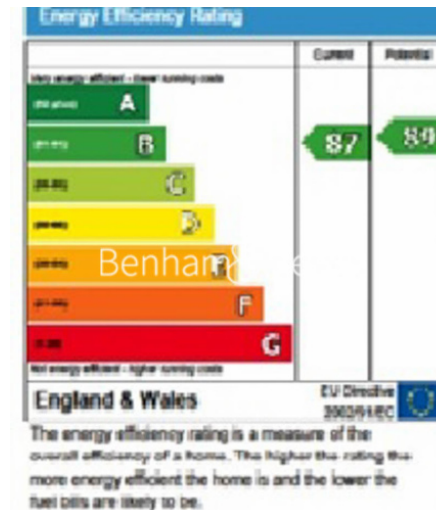

London branches open six days a week Mon - Sat

Canary Wharf | City | Colindale | Dartmouth Park | Ealing | Fulham
Hammersmith | Hampstead | Highgate | Hyde Park | Kensington | Kew
Knightsbridge | Nine Elms | Shoreditch | Southall | Surrey Quays
Wapping | Wembley | White City | Woolwich

International offices

China | Hong Kong SAR | India | Indonesia | Qatar | Malaysia | Middle East | Pakistan
Singapore | South Africa | Thailand | Turkey