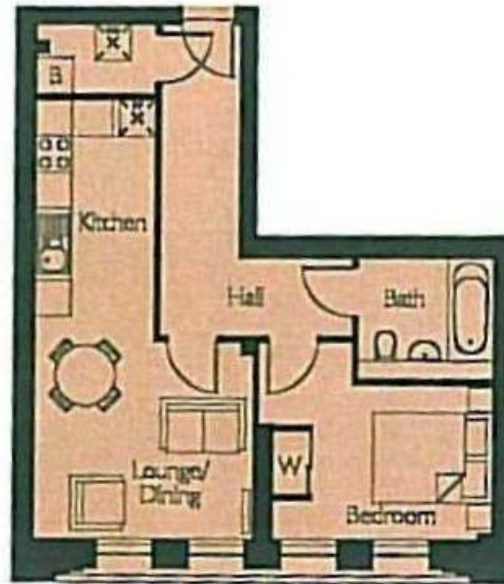

Highbury Stadium Square, Highbury, N5

£465 per week, £2,015 per month + fees

www.benhams.com

Lounge/Dining	3650mm x 3266mm	11'11" x 10'8"
Kitchen	4030mm x 1915mm	13'2" x 6'3"
Bedroom	3900mm* x 3266mm*	12'9" x 10'8"
Area	47.8 m²	514.5 sq.ft