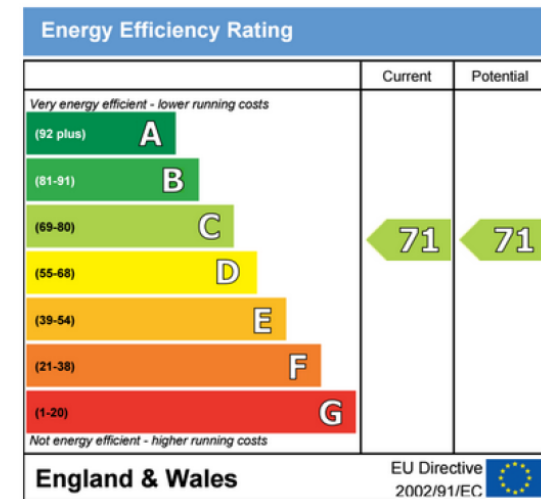

London branches open six days a week Mon - Sat

Canary Wharf | City | Colindale | Dartmouth Park | Ealing | Fulham
Hammersmith | Hampstead | Highgate | Hyde Park | Kensington | Kew
Knightsbridge | Nine Elms | Shoreditch | Southall | Surrey Quays
Wapping | Wembley | White City | Woolwich

International offices

China | Hong Kong SAR | India | Indonesia | Qatar | Malaysia | Middle East | Pakistan
Singapore | South Africa | Thailand | Turkey