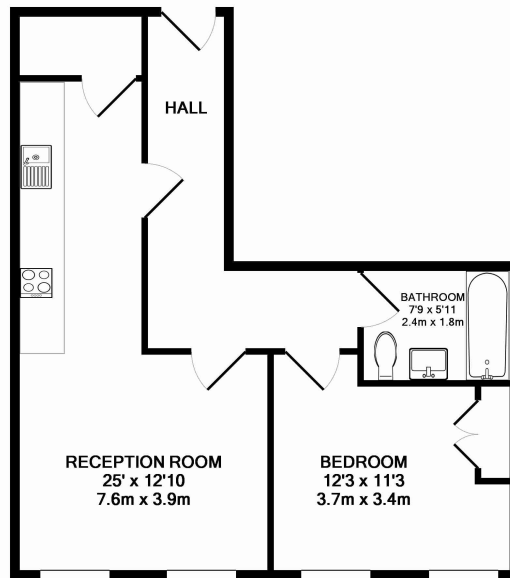

Highbury Stadium Square, Highbury, N5

£425 per week, £1,842 per month + fees

www.benhams.com

00406-69WS.HS.N5 - 5TH FLOOR
TOTAL APPROX. FLOOR AREA 529 SQ.FT. (49.1 SQ.M.)