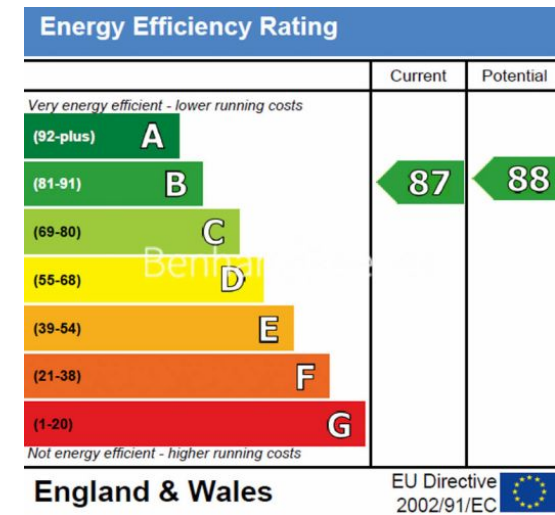

# Highbury Stadium Square, Highbury, N5

£440 per week, £1,907 per month + fees

www.benhams.com

173.HSS.N5  
 TOTAL APPROX. FLOOR AREA 457 SQ.FT. (42.4 SQ.M.)  
 Whilst every attempt has been made to ensure the accuracy of the floor plan contained here, measurements of doors, windows, rooms and any other items are approximate and no responsibility is taken for any error, omission, or mis-statement. This plan is for illustrative purposes only and should be used as such by any prospective purchaser. The services, systems and appliances shown have not been tested and no guarantee as to their operability or efficiency can be given.  
 Made with Metropix ©2017