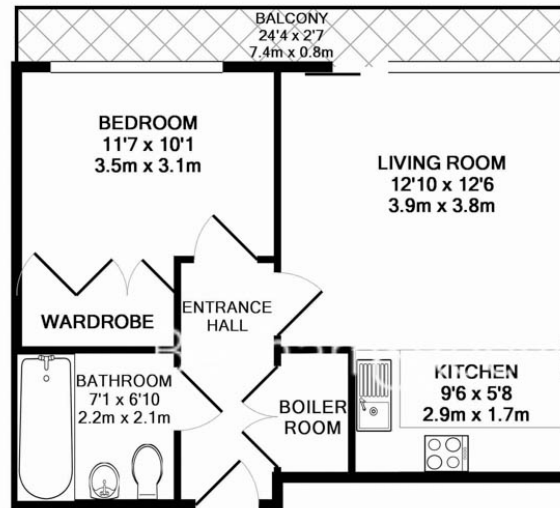

# Highbury Stadium Square, Highbury, N5

£440 per week, £1,907 per month + fees

www.benhams.com

173.HSS.N5  
 TOTAL APPROX. FLOOR AREA 457 SQ.FT. (42.4 SQ.M.)  
 Whilst every attempt has been made to ensure the accuracy of the floor plan contained here, measurements of doors, windows, rooms and any other items are approximate and no responsibility is taken for any error, omission, or mis-statement. This plan is for illustrative purposes only and should be used as such by any prospective purchaser. The services, systems and appliances shown have not been tested and no guarantee as to their operability or efficiency can be given.  
 Made with Metropix ©2017