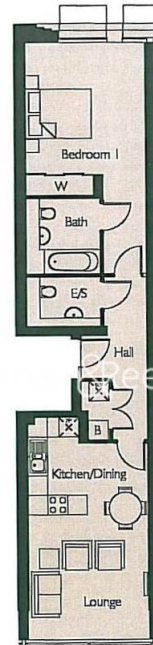

Please [click here](#) for full detail

Property features

One Double Bedroom | One Bathroom | One Reception | Furnished | Fully Fitted Modern Kitchen | EPC-C | 24/7 Concierge, Beautiful communal garden, Lift | Pitch Facing | Onsite GYM with Swimming pool (membership required) | Close to Arsenal Tube Station

Benham & Reeves

Highbury Stadium Square, Highbury, N5

£510 per week, £2,210 per month + fees

www.benhams.com

Lounge	3835mm x 3700mm*	127' x 121''*
Kitchen/Dining	3650mm x 3000mm*	11'11" x 9'10''*
Bedroom 1	6943mm* x 3650mm	229' x 11'11''
Area	61.5 m ²	661.9 sq.ft