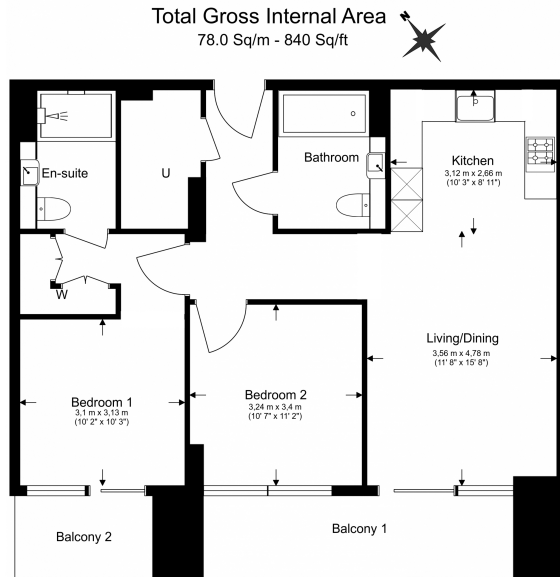

Henshaw Parade, Hendon, NW9

£508 per week, £2,200 per month + fees

www.benhams.com

Benham & Reeves

Score	Energy rating	Current	Potential
92+	A		
81-91	B	91 B	91 B
69-80	C		
55-68	D		
39-54	E		
21-38	F		
1-20	G		

London branches open six days a week Mon - Sat

Canary Wharf | City | Colindale | Dartmouth Park | Ealing | Fulham
Hammersmith | Hampstead | Highgate | Hyde Park | Kensington | Kew
Knightsbridge | Nine Elms | Shoreditch | Southall | Surrey Quays
Wapping | Wembley | White City | Woolwich

International offices

China | Hong Kong SAR | India | Indonesia | Qatar | Malaysia | Middle East | Pakistan
Singapore | South Africa | Thailand | Turkey

Benham & Reeves