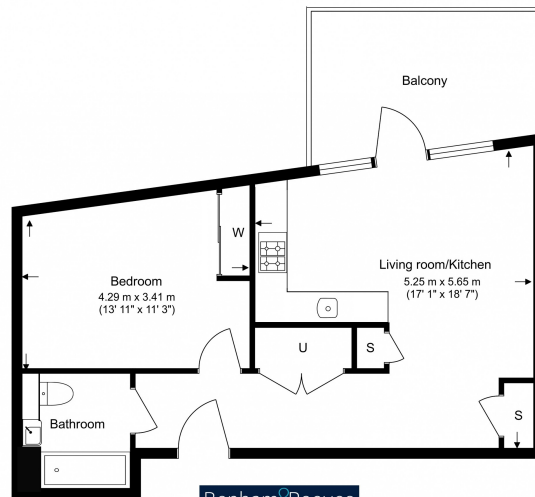

Perryfield Way, Hendon, NW9

£404 per week, £1,750 per month + fees

www.benhams.com

2nd Floor
Total Gross Internal Area
49.1 Sq/m - 528 Sq/ft

Score	Energy rating	Current	Potential
92+	A		
81-91	B	84 B	84 B
69-80	C		
55-68	D		
39-54	E		
21-38	F		
1-20	G		

London branches open six days a week Mon - Sat

Canary Wharf | City | Colindale | Dartmouth Park | Ealing | Fulham
Hammersmith | Hampstead | Highgate | Hyde Park | Kensington | Kew
Knightsbridge | Nine Elms | Shoreditch | Southall | Surrey Quays
Wapping | Wembley | White City | Woolwich