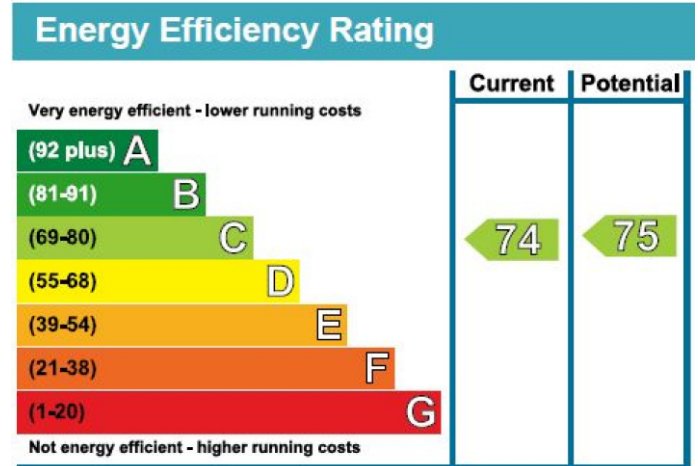

Benham & Reeves

Station Approach, Hayes, UB3

£462 per week, £2,002 per month + fees

www.benhams.com

00471-507CB.N6 - 5TH FLOOR
TOTAL APPROX. FLOOR AREA 735 SQ.FT. (68.3 SQ.M.)

Whilst every attempt has been made to ensure the accuracy of the floor plan contained here, measurements of doors, windows, rooms and any other items are approximate and no responsibility is taken for any error, omission, or mis-statement. This plan is for illustrative purposes only and should be used as such by any prospective purchaser. The services, systems and appliances shown have not been tested and no guarantee as to their operability or efficiency can be given
Made with Metropix ©2015