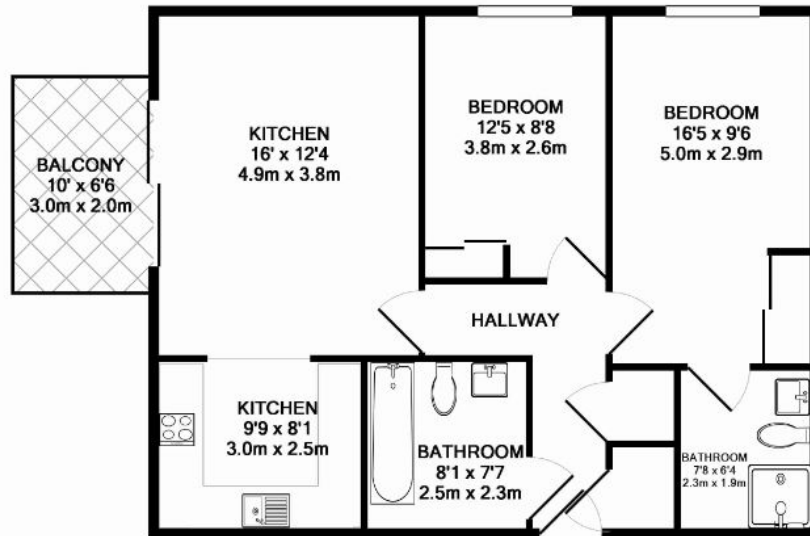

Please [click here](#) for full detail

Property features

2 Bedrooms | 2 Bathrooms | Reception | Furnished | Fitted Kitchen | EPC-C | Balcony | Underground Parking | Gym & Swimming Pool | Nearby Hayes & Harlington Station

Benham & Reeves

Station Approach, Hayes, UB3

£462 per week, £2,002 per month + fees

www.benhams.com

00471-507CB.N6 - 5TH FLOOR
TOTAL APPROX. FLOOR AREA 735 SQ.FT. (68.3 SQ.M.)

Whilst every attempt has been made to ensure the accuracy of the floor plan contained here, measurements of doors, windows, rooms and any other items are approximate and no responsibility is taken for any error, omission, or mis-statement. This plan is for illustrative purposes only and should be used as such by any prospective purchaser. The services, systems and appliances shown have not been tested and no guarantee as to their operability or efficiency can be given
Made with Metropix ©2015