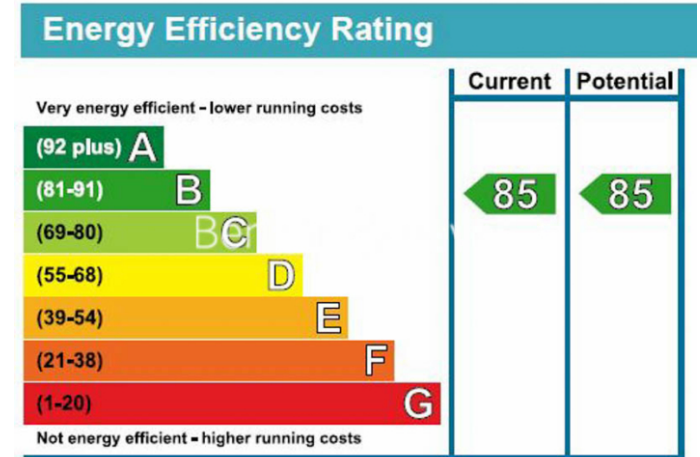

Harrow View, Harrow, HA1

£381 per week, £1,651 per month + fees

www.benhams.com

London branches open six days a week Mon - Sat

Canary Wharf | City | Colindale | Dartmouth Park | Ealing | Fulham
Hammersmith | Hampstead | Highgate | Hyde Park | Kensington | Kew
Knightsbridge | Nine Elms | Shoreditch | Southall | Surrey Quays
Wapping | Wembley | White City | Woolwich

International offices

China | Hong Kong SAR | India | Indonesia | Qatar | Malaysia | Middle East | Pakistan
Singapore | South Africa | Thailand | Turkey