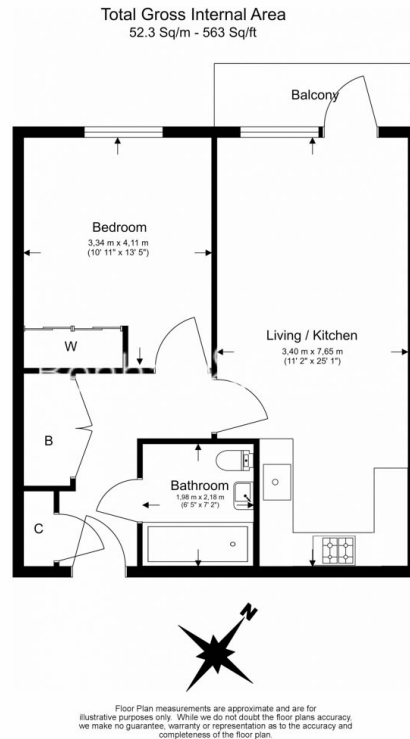

Harrow View, Harrow, HA1

£381 per week, £1,651 per month + fees

www.benhams.com

London branches open six days a week Mon - Sat

Canary Wharf | City | Colindale | Dartmouth Park | Ealing | Fulham
Hammersmith | Hampstead | Highgate | Hyde Park | Kensington | Kew
Knightsbridge | Nine Elms | Shoreditch | Southall | Surrey Quays
Wapping | Wembley | White City | Woolwich

International offices

China | Hong Kong SAR | India | Indonesia | Qatar | Malaysia | Middle East | Pakistan
Singapore | South Africa | Thailand | Turkey