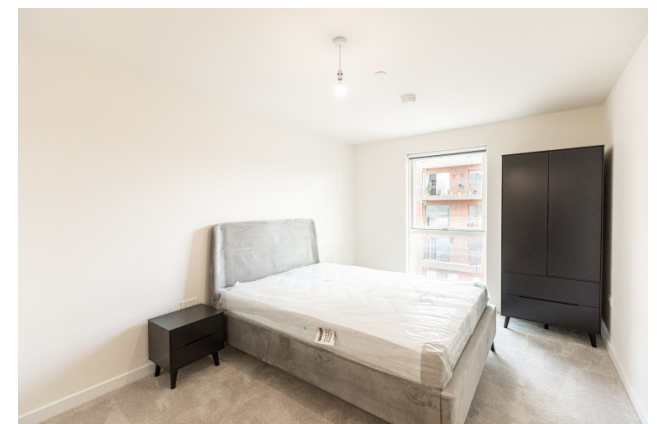

Benham & Reeves

**Meadowview Close, Harrow, HA1**

£380 per week, £1,647 per month + fees

 1 Bedroom     1 Bathroom     Furnished

An immaculate 2nd floor apartment finished to an impeccable standard throughout, with a private balcony excellently located within walking distance to all local amenities and Harrow & Wealdstone or Harrow-on-the-Hill stations.

## Property features

**One Bedroom Apartment | Balcony | Wood floors | Furnished | Underfloor Heating | EPC-B | Modern kitchen | Walking distance to all local amenities and transport links | Wealdstone or Harrow-on-the-Hill stations**