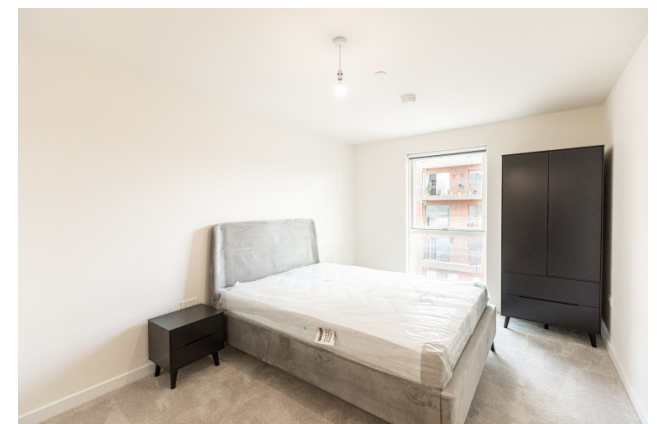

1 Bedroom   1 Bathroom   Furnished

A spacious, one bedroom apartment that is finished to an impeccable standard throughout, with a private balcony and floor-to-ceiling windows. Excellently located within walking distance to all local amenities and transport links.

Please [click here](#) for full detail

Property features

One Bedroom Apartment | Balcony | Wood floors | Furnished | Underfloor Heating | EPC-B | Modern kitchen | Walking distance to all local amenities and transport links | Wealdstone or Harrow-on-the-Hill stations

For more information about this property, please call our Wembley branch on

020 8187 3100

Redress & Client Money Protection :

Benham and Reeves are members of The Property Ombudsman redress scheme and have Client Money protection with ARLA Propertymark. You can find more information on our website at <https://www.benhams.com/membership/>

Benham & Reeves