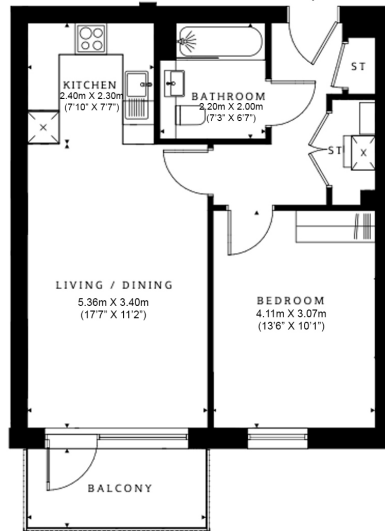

Meadowview Close, Harrow, HA1

£380 per week, £1,647 per month + fees

www.benhams.com

Total Gross Internal Area
50.3 Sq/m - 541.7 Sq/ft

Score	Energy rating	Current	Potential
92+	A		
81-91	B	85 | B	85 | B
69-80	C		
55-68	D		
39-54	E		
21-38	F		
1-20	G		

London branches open six days a week Mon - Sat

Canary Wharf | City | Colindale | Dartmouth Park | Ealing | Fulham
Hammersmith | Hampstead | Highgate | Hyde Park | Kensington | Kew
Knightsbridge | Nine Elms | Shoreditch | Southall | Surrey Quays
Wapping | Wembley | White City | Woolwich

International offices

China | Hong Kong SAR | India | Indonesia | Qatar | Malaysia | Middle East | Pakistan
Singapore | South Africa | Thailand | Turkey