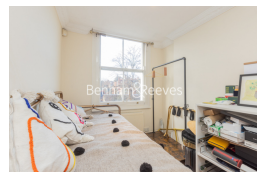

Randolph Avenue, Hampstead, W9

£900 per week, £3,900 per month + fees

www.benhams.com

Score	Energy rating	Current	Potential
92+	A		
81-91	B		
69-80	C		79 C
55-68	D	55 D	
39-54	E		
21-38	F		
1-20	G		

London branches open six days a week Mon - Sat

Canary Wharf | City | Colindale | Dartmouth Park | Ealing | Fulham
Hammersmith | Hampstead | Highgate | Hyde Park | Kensington | Kew
Knightsbridge | Nine Elms | Shoreditch | Southall | Surrey Quays
Wapping | Wembley | White City | Woolwich

International offices

China | Hong Kong SAR | India | Indonesia | Qatar | Malaysia | Middle East | Pakistan
Singapore | South Africa | Thailand | Turkey