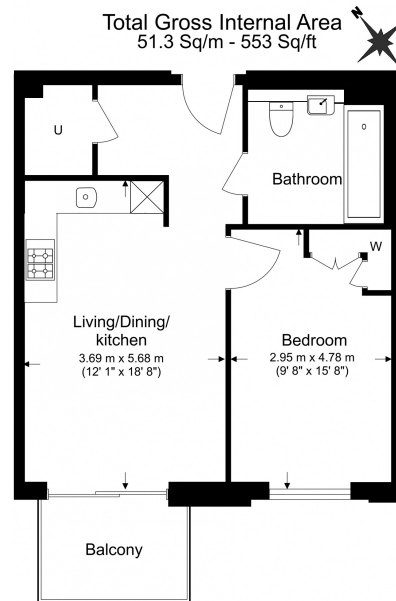

Henshaw Parade, Hampstead, NW9

£450 per week, £1,950 per month + fees

www.benhams.com

Benham&Reeves

Score	Energy rating	Current	Potential
92+	A		
81-91	B		
69-80	C	80 C	80 C
55-68	D		
39-54	E		
21-38	F		
1-20	G		

London branches open six days a week Mon - Sat

Canary Wharf | City | Colindale | Dartmouth Park | Ealing | Fulham
Hammersmith | Hampstead | Highgate | Hyde Park | Kensington | Kew
Knightsbridge | Nine Elms | Shoreditch | Southall | Surrey Quays
Wapping | Wembley | White City | Woolwich

International offices

China | Hong Kong SAR | India | Indonesia | Qatar | Malaysia | Middle East | Pakistan
Singapore | South Africa | Thailand | Turkey

Benham&Reeves