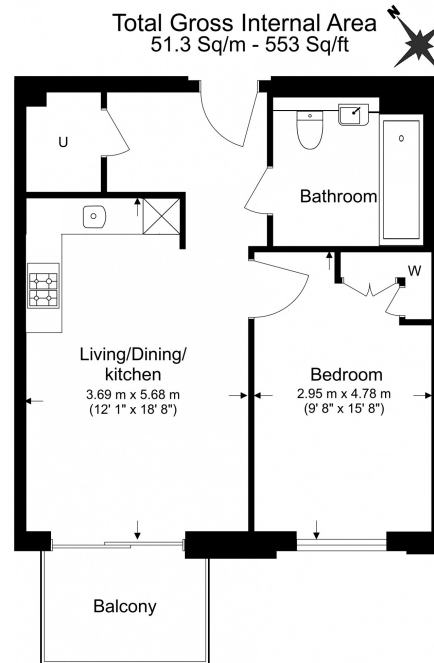

Please [click here](#) for full detail

Property features

Fully Furnished | Double Bedroom | Full and Contemporary Furnishings | Fully Fitted Kitchen | Private Balcony with Scenic Views | EPC-TBC | Concierge Services | Communal Roof Garden & Communal Cinema Room | Intercom Access | Hendon Station and Colindale Underground Station

Benham & Reeves

Henshaw Parade, Hampstead, NW9

£415 per week, £1,800 per month + fees

www.benhams.com

Benham & Reeves

Floor Plan measurements are approximate and are for illustrative purposes only. While we do not doubt the floor plans accuracy, we make no guarantee, warranty or representation as to the accuracy and completeness of the floor plan.