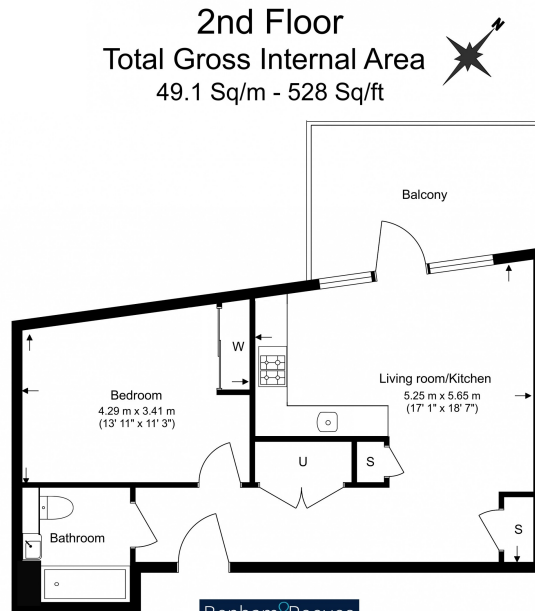

Perryfield Way, Hampstead, NW9

£404 per week, £1,750 per month + fees

www.benhams.com

Score	Energy rating	Current	Potential
92+	A		
81-91	B	84 B	84 B
69-80	C		
55-68	D		
39-54	E		
21-38	F		
1-20	G		

London branches open six days a week Mon - Sat

Canary Wharf | City | Colindale | Dartmouth Park | Ealing | Fulham
Hammersmith | Hampstead | Highgate | Hyde Park | Kensington | Kew
Knightsbridge | Nine Elms | Shoreditch | Southall | Surrey Quays
Wapping | Wembley | White City | Woolwich

International offices

China | Hong Kong SAR | India | Indonesia | Qatar | Malaysia | Middle East | Pakistan
Singapore | South Africa | Thailand | Turkey