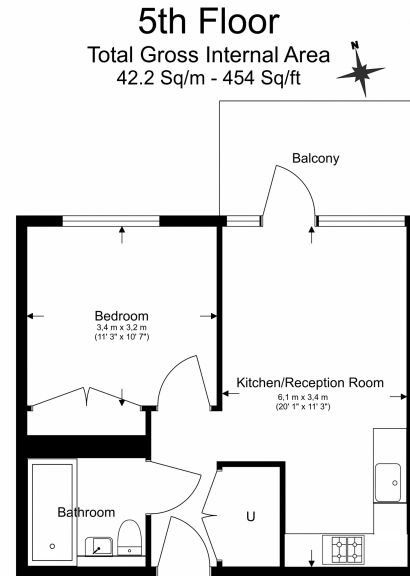

Perryfield Way, Hampstead, NW9

£421 per week, £1,824 per month + fees

www.benhams.com

Benham & Reeves

Score	Energy rating	Current	Potential
92+	A		
81-91	B	83 B	83 B
69-80	C		
55-68	D		
39-54	E		
21-38	F		
1-20	G		

London branches open six days a week Mon - Sat

Canary Wharf | City | Colindale | Dartmouth Park | Ealing | Fulham
Hammersmith | Hampstead | Highgate | Hyde Park | Kensington | Kew
Knightsbridge | Nine Elms | Shoreditch | Southall | Surrey Quays
Wapping | Wembley | White City | Woolwich

International offices

China | Hong Kong SAR | India | Indonesia | Qatar | Malaysia | Middle East | Pakistan
Singapore | South Africa | Thailand | Turkey

Benham & Reeves