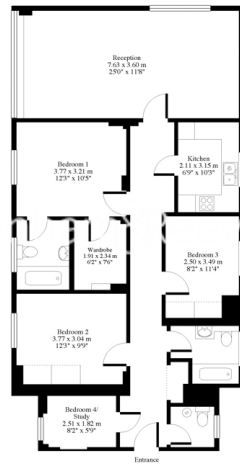

St. Johns Wood Park, Hampstead, NW8

£1,300 per week, £5,633 per month + fees

www.benhams.com

Boydell Court
St. Johns Wood Park, NW8
Approx. Gross Floor Area = 111 sq.meters • 1198 sq.feet

SECOND FLOOR

35BCSJWP

Score	Energy rating	Current	Potential
92+	A		
81-91	B		81 B
69-80	C	69 C	
55-68	D		
39-54	E		
21-38	F		
1-20	G		

London branches open six days a week Mon - Sat

Canary Wharf | City | Colindale | Dartmouth Park | Ealing | Fulham
Hammersmith | Hampstead | Highgate | Hyde Park | Kensington | Kew
Knightsbridge | Nine Elms | Shoreditch | Southall | Surrey Quays
Wapping | Wembley | White City | Woolwich

International offices

China | Hong Kong SAR | India | Indonesia | Qatar | Malaysia | Middle East | Pakistan
Singapore | South Africa | Thailand | Turkey